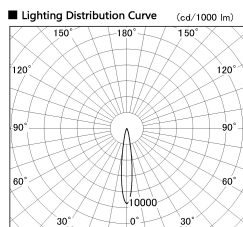

Item no. DD126-4015DW9030-LX

Series Name: Cledy versa L-G Antiglare  
(DD126\_AG-LX)

Dark Mirror Reflector

■ Direct Horizontal Illuminance DD126-4015DW9030-LX

φ	Illuminance Angle	Beam Angle	Vertical Illuminance (lx)
14°		15°	119490
240	50000		29870
	20000		13280
490	10000		7470
2			4780
730	5000		3320
3			2440
980			1870

Installation	Recessed mount
Type	Cledy versa L-G Antiglare (DD126_AG-LX)
Fixture wattage	38.5W
Beam angle	15deg
Color Temp.	3000K
CRI	Ra>90
Luminous	3130 lm
Body	Die-cast aluminum alloy
Body finish	N/A
Trim finish	White
Reflector finish	Dark Mirror
IP Rate	IP20
Light source	COB module
Input Voltage	AC220~240V
Dimming Type	Non-Dimmable
Certificate	CE,CCC
Cut Hole	150mm