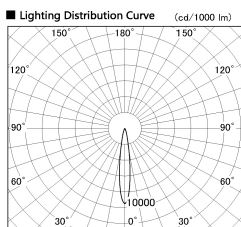

Item no. DD126-4015DW9030-LX

Series Name: Cledy versa L-G Antiglare
(DD126_AG-LX)

Dark Mirror Reflector

■ Direct Horizontal Illuminance DD126-4015DW9030-LX

φ	Illuminance Angle	Beam Angle	Vertical Illuminance (lx)
14°		15°	119490
240	50000		29870
	20000		13280
490	10000		7470
730	5000		4780
980			3320
			2440
			1870

Installation	Recessed mount
Type	Cledy versa L-G Antiglare (DD126_AG-LX)
Fixture wattage	38.5W
Beam angle	15deg
Color Temp.	3000K
CRI	Ra>90
Luminous	3130 lm
Body	Die-cast aluminum alloy
Body finish	N/A
Trim finish	White
Reflector finish	Dark Mirror
IP Rate	IP20
Light source	COB module
Input Voltage	AC220~240V
Dimming Type	Non-Dimmable
Certificate	CE,CCC
Cut Hole	150mm