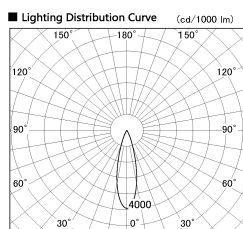

Item no. DD126-4025DW9030-LX

Series Name: Cledy versa L-G Antiglare
(DD126_AG-LX)

Dark Mirror Reflector

Direct Horizontal Illuminance DD126-4025DW9030-LX

φ	Illuminance Angle	Beam Angle	Vertical Illuminance (lx)
440	25°	27°	53460
880			13370
1330			5940
1770			3340
			2140
			1490
			1090
			840

Installation	Recessed mount
Type	Cledy versa L-G Antiglare (DD126_AG-LX)
Fixture wattage	38.5W
Beam angle	27deg
Color Temp.	3000K
CRI	Ra>90
Luminous	3375 lm
Body	Die-cast aluminum alloy
Body finish	N/A
Trim finish	White
Reflector finish	Dark Mirror
IP Rate	IP20
Light source	COB module
Input Voltage	AC220~240V
Dimming Type	Non-Dimmable
Certificate	CE,CCC
Cut Hole	150mm