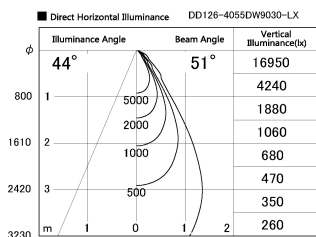

Item no. DD126-4055DW9030-LX

Series Name: Cledy versa L-G Antiglare
(DD126_AG-LX)

Dark Mirror Reflector

Installation	Recessed mount
Type	Cledy versa L-G Antiglare (DD126_AG-LX)
Fixture wattage	38.5W
Beam angle	51deg
Color Temp.	3000K
CRI	Ra>90
Luminous	2885 lm
Body	Die-cast aluminum alloy
Body finish	N/A
Trim finish	White
Reflector finish	Dark Mirror
IP Rate	IP20
Light source	COB module
Input Voltage	AC220~240V
Dimming Type	Non-Dimmable
Certificate	CE,CCC
Cut Hole	150mm