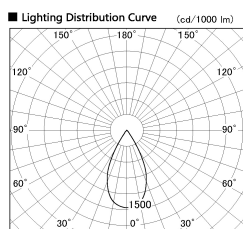

Item no. DD126-4055DW9030-LX

Series Name: Cledy versa L-G Antiglare
(DD126_AG-LX)

Dark Mirror Reflector

Installation	Recessed mount
Type	Cledy versa L-G Antiglare (DD126_AG-LX)
Fixture wattage	38.5W
Beam angle	51deg
Color Temp.	3000K
CRI	Ra>90
Luminous	2885 lm
Body	Die-cast aluminum alloy
Body finish	N/A
Trim finish	White
Reflector finish	Dark Mirror
IP Rate	IP20
Light source	COB module
Input Voltage	AC220~240V
Dimming Type	Non-Dimmable
Certificate	CE,CCC
Cut Hole	150mm