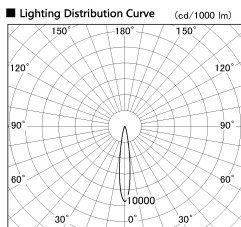

Item no. DD126-3715DW9030-LX

Series Name: Cledy versa L-G Antiglare  
(DD126\_AG-LX)

Dark Mirror Reflector

■ Direct Horizontal Illuminance DD126-3715DW9030-LX

φ	Illuminance Angle	Beam Angle	Vertical Illuminance (lx)
14°	15°	15°	114150
240	5000		28540
490	20000		12680
730	10000		7130
980	5000		4570
			3170
			2330
			1780

Installation	Recessed mount
Type	Cledy versa L-G Antiglare (DD126_AG-LX)
Fixture wattage	35.5W
Beam angle	15deg
Color Temp.	3000K
CRI	Ra>90
Luminous	2990 lm
Body	Die-cast aluminum alloy
Body finish	N/A
Trim finish	White
Reflector finish	Dark Mirror
IP Rate	IP20
Light source	COB module
Input Voltage	AC220~240V
Dimming Type	Non-Dimmable
Certificate	CE,CCC
Cut Hole	150mm