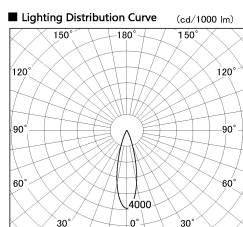

Item no. DD126-3725DW9030-LX

Series Name: Cledy versa L-G Antiglare
(DD126_AG-LX)

Dark Mirror Reflector

Installation	Recessed mount
Type	Cledy versa L-G Antiglare (DD126_AG-LX)
Fixture wattage	35.5W
Beam angle	27deg
Color Temp.	3000K
CRI	Ra>90
Luminous	3211 lm
Body	Die-cast aluminum alloy
Body finish	N/A
Trim finish	White
Reflector finish	Dark Mirror
IP Rate	IP20
Light source	COB module
Input Voltage	AC220~240V
Dimming Type	Non-Dimmable
Certificate	CE,CCC
Cut Hole	150mm

■ Direct Horizontal Illuminance DD126-3725DW9030-LX

φ	Illuminance Angle	Beam Angle	Vertical Illuminance (lx)
440	25°	27°	50870
1			12720
880			5650
2			3180
1330			2030
3			1410
1770			1040
m	1	2	790