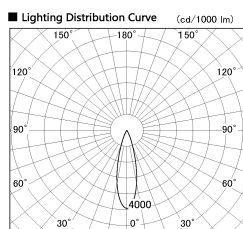

Item no. DD126-3725DW9030-LX

Series Name: Cledy versa L-G Antiglare
(DD126_AG-LX)

Dark Mirror Reflector

Direct Horizontal Illuminance DD126-3725DW9030-LX

φ	Illuminance Angle	Beam Angle	Vertical Illuminance (lx)
25°		27°	50870
440	20000		12720
	10000		5650
880	5000		3180
1330	2000		2030
1770	1000		1410
		1°	1040
		2°	790

Installation	Recessed mount
Type	Cledy versa L-G Antiglare (DD126_AG-LX)
Fixture wattage	35.5W
Beam angle	27deg
Color Temp.	3000K
CRI	Ra>90
Luminous	3211 lm
Body	Die-castaluminumalloy
Body finish	N/A
Trim finish	White
Reflector finish	Dark Mirror
IP Rate	IP20
Light source	COB module
Input Voltage	AC220~240V
Dimming Type	Non-Dimmable
Certificate	CE,CCC
Cut Hole	150mm