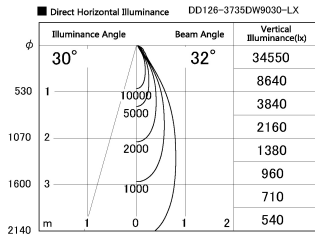

Item no. DD126-3735DW9030-LX

Series Name: Cledy versa L-G Antiglare  
(DD126\_AG-LX)

Dark Mirror Reflector

Installation	Recessed mount
Type	Cledy versa L-G Antiglare (DD126_AG-LX)
Fixture wattage	35.5W
Beam angle	32deg
Color Temp.	3000K
CRI	Ra>90
Luminous	3168 lm
Body	Die-castaluminumalloy
Body finish	N/A
Trim finish	White
Reflector finish	Dark Mirror
IP Rate	IP20
Light source	COB module
Input Voltage	AC220~240V
Dimming Type	Non-Dimmable
Certificate	CE,CCC
Cut Hole	150mm