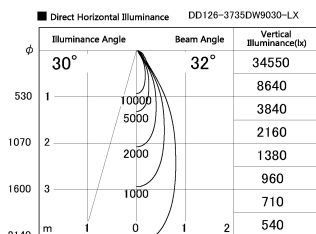

Item no. DD126-3735DW9030-LX

Series Name: Cledy versa L-G Antiglare
(DD126_AG-LX)

Dark Mirror Reflector

Installation	Recessed mount
Type	Cledy versa L-G Antiglare (DD126_AG-LX)
Fixture wattage	35.5W
Beam angle	32deg
Color Temp.	3000K
CRI	Ra>90
Luminous	3168 lm
Body	Die-castaluminumalloy
Body finish	N/A
Trim finish	White
Reflector finish	Dark Mirror
IP Rate	IP20
Light source	COB module
Input Voltage	AC220~240V
Dimming Type	Non-Dimmable
Certificate	CE,CCC
Cut Hole	150mm