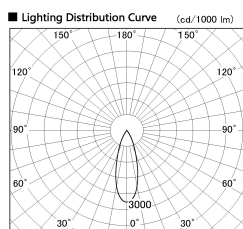

Item no. DD126-3735DW9030-LX

Series Name: Cledy versa L-G Antiglare
(DD126_AG-LX)

Dark Mirror Reflector

Installation	Recessed mount
Type	Cledy versa L-G Antiglare (DD126_AG-LX)
Fixture wattage	35.5W
Beam angle	32deg
Color Temp.	3000K
CRI	Ra>90
Luminous	3168 lm
Body	Die-castaluminumalloy
Body finish	N/A
Trim finish	White
Reflector finish	Dark Mirror
IP Rate	IP20
Light source	COB module
Input Voltage	AC220~240V
Dimming Type	Non-Dimmable
Certificate	CE,CCC
Cut Hole	150mm