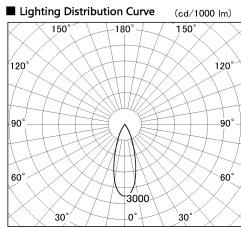

Item no. DD126-3735DW9030-LX

Series Name: Cledy versa L-G Antiglare  
(DD126\_AG-LX)

Dark Mirror Reflector

Installation	Recessed mount
Type	Cledy versa L-G Antiglare (DD126_AG-LX)
Fixture wattage	35.5W
Beam angle	32deg
Color Temp.	3000K
CRI	Ra>90
Luminous	3168 lm
Body	Die-castaluminumalloy
Body finish	N/A
Trim finish	White
Reflector finish	Dark Mirror
IP Rate	IP20
Light source	COB module
Input Voltage	AC220~240V
Dimming Type	Non-Dimmable
Certificate	CE,CCC
Cut Hole	150mm