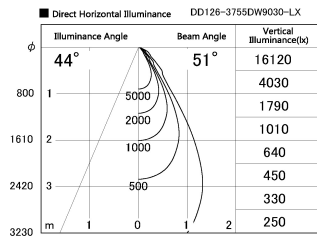

Item no. DD126-3755DW9030-LX

Series Name: Cledy versa L-G Antiglare
(DD126_AG-LX)

Dark Mirror Reflector

Installation	Recessed mount
Type	Cledy versa L-G Antiglare (DD126_AG-LX)
Fixture wattage	35.5W
Beam angle	51deg
Color Temp.	3000K
CRI	Ra>90
Luminous	2745 lm
Body	Die-cast aluminum alloy
Body finish	N/A
Trim finish	White
Reflector finish	Dark Mirror
IP Rate	IP20
Light source	COB module
Input Voltage	AC220~240V
Dimming Type	Non-Dimmable
Certificate	CE,CCC
Cut Hole	150mm