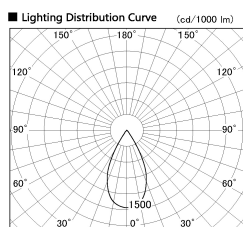

Item no. DD126-3755DW9030-LX

Series Name: Cledy versa L-G Antiglare
(DD126_AG-LX)

Dark Mirror Reflector

■ Direct Horizontal Illuminance DD126-3755DW9030-LX

φ	Illuminance Angle	Beam Angle	Vertical Illuminance (lx)
800	44°	51°	16120
1			4030
1610			1790
2			1010
2420			640
3			450
3230			330
m			250

Installation	Recessed mount
Type	Cledy versa L-G Antiglare (DD126_AG-LX)
Fixture wattage	35.5W
Beam angle	51deg
Color Temp.	3000K
CRI	Ra>90
Luminous	2745 lm
Body	Die-cast aluminum alloy
Body finish	N/A
Trim finish	White
Reflector finish	Dark Mirror
IP Rate	IP20
Light source	COB module
Input Voltage	AC220~240V
Dimming Type	Non-Dimmable
Certificate	CE,CCC
Cut Hole	150mm