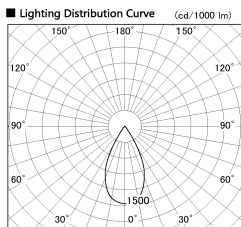

Item no. DD126-3755DW9030-LX

Series Name: Cledy versa L-G Antiglare
(DD126_AG-LX)

Dark Mirror Reflector

Installation	Recessed mount
Type	Cledy versa L-G Antiglare (DD126_AG-LX)
Fixture wattage	35.5W
Beam angle	51deg
Color Temp.	3000K
CRI	Ra>90
Luminous	2745 lm
Body	Die-cast aluminum alloy
Body finish	N/A
Trim finish	White
Reflector finish	Dark Mirror
IP Rate	IP20
Light source	COB module
Input Voltage	AC220~240V
Dimming Type	Non-Dimmable
Certificate	CE,CCC
Cut Hole	150mm