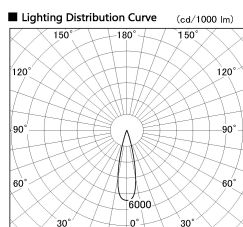

Item no. DD126-2525DW9030-LX

Series Name: Cledy versa L-G Antiglare
(DD126_AG-LX)

Dark Mirror Reflector

■ Direct Horizontal Illuminance DD126-2525DW9030-LX

φ	Illuminance Angle		Beam Angle	Vertical Illuminance (lx)
	24°	25°		
420	20000	10000	25°	40520
850	10000	5000		10130
1270	2000			4500
1700	1000			2530
				1620
				1130
				830
				630

Installation	Recessed mount
Type	Cledy versa L-G Antiglare (DD126_AG-LX)
Fixture wattage	24W
Beam angle	25deg
Color Temp.	3000K
CRI	Ra>90
Luminous	1904 lm
Body	Die-castaluminumalloy
Body finish	N/A
Trim finish	White
Reflector finish	Dark Mirror
IP Rate	IP20
Light source	COB module
Input Voltage	AC220~240V
Dimming Type	Non-Dimmable
Certificate	CE,CCC
Cut Hole	125mm