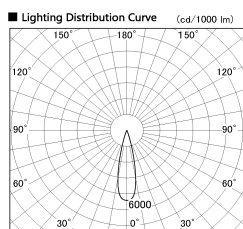

Item no. DD126-2525DW9030-LX

Series Name: Cledy versa L-G Antiglare
(DD126_AG-LX)

Dark Mirror Reflector

■ Direct Horizontal Illuminance DD126-2525DW9030-LX

φ	Illuminance Angle	Beam Angle	Vertical Illuminance (lx)
420	24°	25°	40520
850			10130
1270			4500
1700			2530
			1620
			1130
			830
			630

Installation	Recessed mount
Type	Cledy versa L-G Antiglare (DD126_AG-LX)
Fixture wattage	24W
Beam angle	25deg
Color Temp.	3000K
CRI	Ra>90
Luminous	1904 lm
Body	Die-castaluminumalloy
Body finish	N/A
Trim finish	White
Reflector finish	Dark Mirror
IP Rate	IP20
Light source	COB module
Input Voltage	AC220~240V
Dimming Type	Non-Dimmable
Certificate	CE,CCC
Cut Hole	125mm