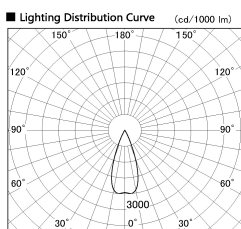

Item no. DD126-2535DW9030-LX

Series Name: Cledy versa L-G Antiglare
(DD126_AG-LX)

Dark Mirror Reflector

Installation	Recessed mount
Type	Cledy versa L-G Antiglare (DD126_AG-LX)
Fixture wattage	24W
Beam angle	38deg
Color Temp.	3000K
CRI	Ra>90
Luminous	1946 lm
Body	Die-cast aluminum alloy
Body finish	N/A
Trim finish	White
Reflector finish	Dark Mirror
IP Rate	IP20
Light source	COB module
Input Voltage	AC220~240V
Dimming Type	Non-Dimmable
Certificate	CE,CCC
Cut Hole	125mm