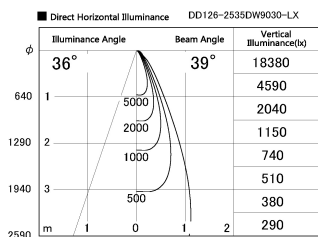

Item no. DD126-2535DW9030-LX

Series Name: Cledy versa L-G Antiglare
(DD126_AG-LX)

Dark Mirror Reflector

Installation	Recessed mount
Type	Cledy versa L-G Antiglare (DD126_AG-LX)
Fixture wattage	24W
Beam angle	38deg
Color Temp.	3000K
CRI	Ra>90
Luminous	1946 lm
Body	Die-cast aluminum alloy
Body finish	N/A
Trim finish	White
Reflector finish	Dark Mirror
IP Rate	IP20
Light source	COB module
Input Voltage	AC220~240V
Dimming Type	Non-Dimmable
Certificate	CE,CCC
Cut Hole	125mm