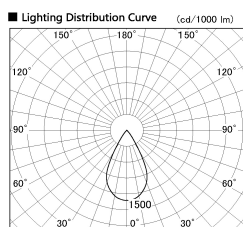

Item no. DD126-2555DW9030-LX

Series Name: Cledy versa L-G Antiglare  
(DD126\_AG-LX)

Dark Mirror Reflector

Installation	Recessed mount
Type	Cledy versa L-G Antiglare (DD126_AG-LX)
Fixture wattage	24W
Beam angle	55deg
Color Temp.	3000K
CRI	Ra>90
Luminous	1785 lm
Body	Die-cast aluminum alloy
Body finish	N/A
Trim finish	White
Reflector finish	Dark Mirror
IP Rate	IP20
Light source	COB module
Input Voltage	AC220~240V
Dimming Type	Non-Dimmable
Certificate	CE,CCC
Cut Hole	125mm