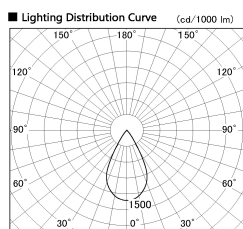

Item no. DD126-2555DW9030-LX

Series Name: Cledy versa L-G Antiglare
(DD126_AG-LX)

Dark Mirror Reflector

Installation	Recessed mount
Type	Cledy versa L-G Antiglare (DD126_AG-LX)
Fixture wattage	24W
Beam angle	55deg
Color Temp.	3000K
CRI	Ra>90
Luminous	1785 lm
Body	Die-cast aluminum alloy
Body finish	N/A
Trim finish	White
Reflector finish	Dark Mirror
IP Rate	IP20
Light source	COB module
Input Voltage	AC220~240V
Dimming Type	Non-Dimmable
Certificate	CE,CCC
Cut Hole	125mm