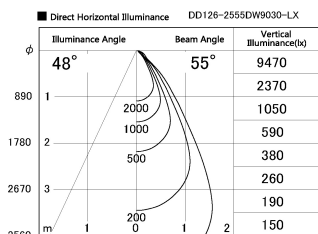

Item no. DD126-2555DW9030-LX

Series Name: Cledy versa L-G Antiglare
(DD126_AG-LX)

Dark Mirror Reflector

Installation	Recessed mount
Type	Cledy versa L-G Antiglare (DD126_AG-LX)
Fixture wattage	24W
Beam angle	55deg
Color Temp.	3000K
CRI	Ra>90
Luminous	1785 lm
Body	Die-cast aluminum alloy
Body finish	N/A
Trim finish	White
Reflector finish	Dark Mirror
IP Rate	IP20
Light source	COB module
Input Voltage	AC220~240V
Dimming Type	Non-Dimmable
Certificate	CE,CCC
Cut Hole	125mm