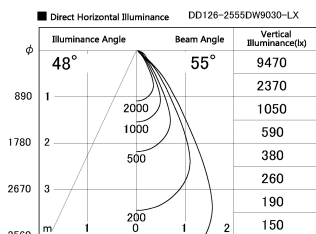

Item no. DD126-2555DW9030-LX

Series Name: Cledy versa L-G Antiglare  
(DD126\_AG-LX)

Dark Mirror Reflector

Installation	Recessed mount
Type	Cledy versa L-G Antiglare (DD126_AG-LX)
Fixture wattage	24W
Beam angle	55deg
Color Temp.	3000K
CRI	Ra>90
Luminous	1785 lm
Body	Die-cast aluminum alloy
Body finish	N/A
Trim finish	White
Reflector finish	Dark Mirror
IP Rate	IP20
Light source	COB module
Input Voltage	AC220~240V
Dimming Type	Non-Dimmable
Certificate	CE,CCC
Cut Hole	125mm