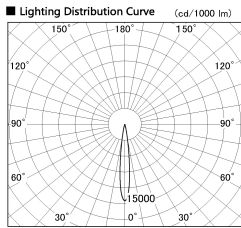

Item no. DD126-2015DW9030-LX

Series Name: Cledy versa L-G Antiglare
(DD126_AG-LX)

Dark Mirror Reflector

■ Direct Horizontal Illuminance DD126-2015DW9030-LX

| φ | Illuminance Angle | Beam Angle | Vertical Illuminance (lx) |
|-----|-------------------|------------|---------------------------|
| 210 | 12° | 13° | 78900 |
| 1 | | | 19730 |
| | | | 8770 |
| 420 | | | 4930 |
| 2 | | | 3160 |
| 630 | | | 2190 |
| 3 | | | 1610 |
| 840 | m | 1 0 1 2 | 1230 |

| | |
|------------------|--|
| Installation | Recessed mount |
| Type | Cledy versa L-G Antiglare (DD126_AG-LX) |
| Fixture wattage | 18.6W |
| Beam angle | 14deg |
| Color Temp. | 3000K |
| CRI | Ra>90 |
| Luminous | 1355 lm |
| Body | Die-cast aluminum alloy |
| Body finish | N/A |
| Trim finish | White |
| Reflector finish | Dark Mirror |
| IP Rate | IP20 |
| Light source | COB module |
| Input Voltage | AC220~240V |
| Dimming Type | Non-Dimmable |
| Certificate | CE,CCC |
| Cut Hole | 125mm |