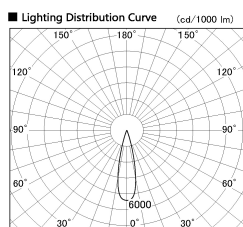

Item no. DD126-2025DW9030-LX

Series Name: Cledy versa L-G Antiglare
(DD126_AG-LX)

Dark Mirror Reflector

Installation	Recessed mount
Type	Cledy versa L-G Antiglare (DD126_AG-LX)
Fixture wattage	18.6W
Beam angle	25deg
Color Temp.	3000K
CRI	Ra>90
Luminous	1479 lm
Body	Die-castaluminumalloy
Body finish	N/A
Trim finish	White
Reflector finish	Dark Mirror
IP Rate	IP20
Light source	COB module
Input Voltage	AC220~240V
Dimming Type	Non-Dimmable
Certificate	CE,CCC
Cut Hole	125mm