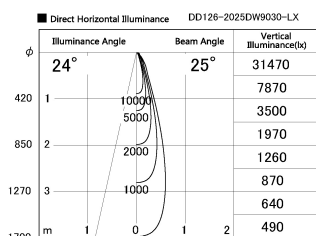

Item no. DD126-2025DW9030-LX

Series Name: Cledy versa L-G Antiglare
(DD126_AG-LX)

Dark Mirror Reflector

Installation	Recessed mount
Type	Cledy versa L-G Antiglare (DD126_AG-LX)
Fixture wattage	18.6W
Beam angle	25deg
Color Temp.	3000K
CRI	Ra>90
Luminous	1479 lm
Body	Die-castaluminumalloy
Body finish	N/A
Trim finish	White
Reflector finish	Dark Mirror
IP Rate	IP20
Light source	COB module
Input Voltage	AC220~240V
Dimming Type	Non-Dimmable
Certificate	CE,CCC
Cut Hole	125mm