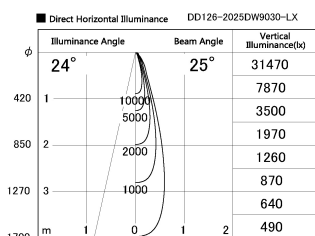

Item no. DD126-2025DW9030-LX

Series Name: Cledy versa L-G Antiglare  
(DD126\_AG-LX)

Dark Mirror Reflector

Installation	Recessed mount
Type	Cledy versa L-G Antiglare (DD126_AG-LX)
Fixture wattage	18.6W
Beam angle	25deg
Color Temp.	3000K
CRI	Ra>90
Luminous	1479 lm
Body	Die-castaluminumalloy
Body finish	N/A
Trim finish	White
Reflector finish	Dark Mirror
IP Rate	IP20
Light source	COB module
Input Voltage	AC220~240V
Dimming Type	Non-Dimmable
Certificate	CE,CCC
Cut Hole	125mm