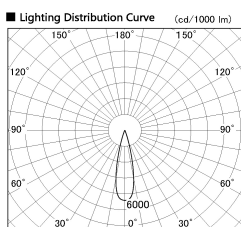

Item no. DD126-2025DW9030-LX

Series Name: Cledy versa L-G Antiglare  
(DD126\_AG-LX)

Dark Mirror Reflector

Installation	Recessed mount
Type	Cledy versa L-G Antiglare (DD126_AG-LX)
Fixture wattage	18.6W
Beam angle	25deg
Color Temp.	3000K
CRI	Ra>90
Luminous	1479 lm
Body	Die-castaluminumalloy
Body finish	N/A
Trim finish	White
Reflector finish	Dark Mirror
IP Rate	IP20
Light source	COB module
Input Voltage	AC220~240V
Dimming Type	Non-Dimmable
Certificate	CE,CCC
Cut Hole	125mm