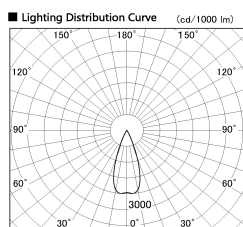

Item no. DD126-2035DW9030-LX

Series Name: Cledy versa L-G Antiglare  
(DD126\_AG-LX)

Dark Mirror Reflector

Installation	Recessed mount
Type	Cledy versa L-G Antiglare (DD126_AG-LX)
Fixture wattage	18.6W
Beam angle	38deg
Color Temp.	3000K
CRI	Ra>90
Luminous	1511 lm
Body	Die-cast aluminum alloy
Body finish	N/A
Trim finish	White
Reflector finish	Dark Mirror
IP Rate	IP20
Light source	COB module
Input Voltage	AC220~240V
Dimming Type	Non-Dimmable
Certificate	CE,CCC
Cut Hole	125mm