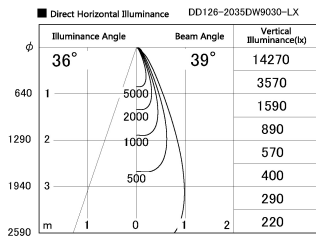

Item no. DD126-2035DW9030-LX

Series Name: Cledy versa L-G Antiglare
(DD126_AG-LX)

Dark Mirror Reflector

Installation	Recessed mount
Type	Cledy versa L-G Antiglare (DD126_AG-LX)
Fixture wattage	18.6W
Beam angle	38deg
Color Temp.	3000K
CRI	Ra>90
Luminous	1511 lm
Body	Die-cast aluminum alloy
Body finish	N/A
Trim finish	White
Reflector finish	Dark Mirror
IP Rate	IP20
Light source	COB module
Input Voltage	AC220~240V
Dimming Type	Non-Dimmable
Certificate	CE,CCC
Cut Hole	125mm