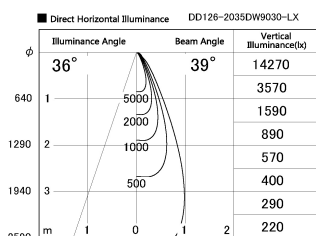

Item no. DD126-2035DW9030-LX

Series Name: Cledy versa L-G Antiglare  
(DD126\_AG-LX)

Dark Mirror Reflector

Installation	Recessed mount
Type	Cledy versa L-G Antiglare (DD126_AG-LX)
Fixture wattage	18.6W
Beam angle	38deg
Color Temp.	3000K
CRI	Ra>90
Luminous	1511 lm
Body	Die-cast aluminum alloy
Body finish	N/A
Trim finish	White
Reflector finish	Dark Mirror
IP Rate	IP20
Light source	COB module
Input Voltage	AC220~240V
Dimming Type	Non-Dimmable
Certificate	CE,CCC
Cut Hole	125mm