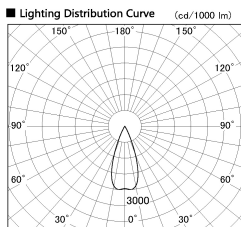

Item no. DD126-2035DW9030-LX

Series Name: Cledy versa L-G Antiglare
(DD126_AG-LX)

Dark Mirror Reflector

Installation	Recessed mount
Type	Cledy versa L-G Antiglare (DD126_AG-LX)
Fixture wattage	18.6W
Beam angle	38deg
Color Temp.	3000K
CRI	Ra>90
Luminous	1511 lm
Body	Die-cast aluminum alloy
Body finish	N/A
Trim finish	White
Reflector finish	Dark Mirror
IP Rate	IP20
Light source	COB module
Input Voltage	AC220~240V
Dimming Type	Non-Dimmable
Certificate	CE,CCC
Cut Hole	125mm