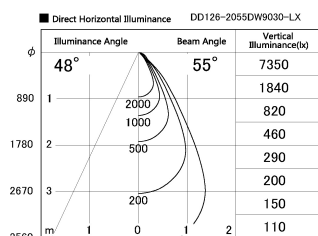

Item no. DD126-2055DW9030-LX

Series Name: Cledy versa L-G Antiglare
(DD126_AG-LX)

Dark Mirror Reflector

Installation	Recessed mount
Type	Cledy versa L-G Antiglare (DD126_AG-LX)
Fixture wattage	18.6W
Beam angle	55deg
Color Temp.	3000K
CRI	Ra>90
Luminous	1386 lm
Body	Die-cast aluminum alloy
Body finish	N/A
Trim finish	White
Reflector finish	Dark Mirror
IP Rate	IP20
Light source	COB module
Input Voltage	AC220~240V
Dimming Type	Non-Dimmable
Certificate	CE,CCC
Cut Hole	125mm