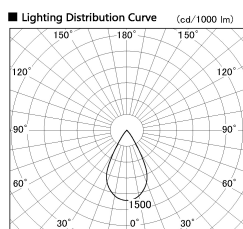

Item no. DD126-2055DW9030-LX

Series Name: Cledy versa L-G Antiglare
(DD126_AG-LX)

Dark Mirror Reflector

Installation	Recessed mount
Type	Cledy versa L-G Antiglare (DD126_AG-LX)
Fixture wattage	18.6W
Beam angle	55deg
Color Temp.	3000K
CRI	Ra>90
Luminous	1386 lm
Body	Die-cast aluminum alloy
Body finish	N/A
Trim finish	White
Reflector finish	Dark Mirror
IP Rate	IP20
Light source	COB module
Input Voltage	AC220~240V
Dimming Type	Non-Dimmable
Certificate	CE,CCC
Cut Hole	125mm