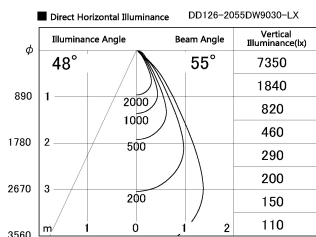

Item no. DD126-2055DW9030-LX

Series Name: Cledy versa L-G Antiglare
(DD126_AG-LX)

Dark Mirror Reflector

Installation	Recessed mount
Type	Cledy versa L-G Antiglare (DD126_AG-LX)
Fixture wattage	18.6W
Beam angle	55deg
Color Temp.	3000K
CRI	Ra>90
Luminous	1386 lm
Body	Die-cast aluminum alloy
Body finish	N/A
Trim finish	White
Reflector finish	Dark Mirror
IP Rate	IP20
Light source	COB module
Input Voltage	AC220~240V
Dimming Type	Non-Dimmable
Certificate	CE,CCC
Cut Hole	125mm