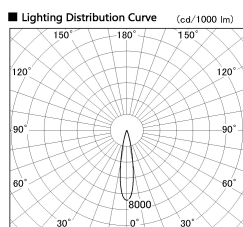

Item no. DD126-1415DW9030-LX

Series Name: Cledy versa L-G Antiglare
(DD126_AG-LX)

Dark Mirror Reflector

Direct Horizontal Illuminance DD126-1415DW9030-LX		
Illuminance Angle	Beam Angle	Vertical Illuminance (lx)
19°	19°	32180
		8050
		3580
		2010
		1290
		890
		660
		500

Installation	Recessed mount
Type	Cledy versa L-G Antiglare (DD126_AG-LX)
Fixture wattage	14W
Beam angle	19deg
Color Temp.	3000K
CRI	Ra>90
Luminous	1135 lm
Body	Die-castaluminumalloy
Body finish	N/A
Trim finish	White
Reflector finish	Dark Mirror
IP Rate	IP20
Light source	COB module
Input Voltage	AC220~240V
Dimming Type	Non-Dimmable
Certificate	CE,CCC
Cut Hole	100mm