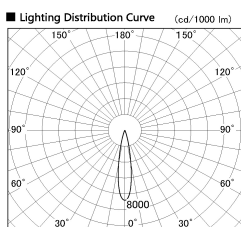

Item no. DD126-1415DW9030-LX

Series Name: Cledy versa L-G Antiglare
(DD126_AG-LX)

Dark Mirror Reflector

■ Direct Horizontal Illuminance DD126-1415DW9030-LX

Illuminance Angle	Beam Angle	Vertical Illuminance (lx)
19°	19°	32180
		8050
		3580
		2010
		1290
		890
		660
		500

Installation	Recessed mount
Type	Cledy versa L-G Antiglare (DD126_AG-LX)
Fixture wattage	14W
Beam angle	19deg
Color Temp.	3000K
CRI	Ra>90
Luminous	1135 lm
Body	Die-castaluminumalloy
Body finish	N/A
Trim finish	White
Reflector finish	Dark Mirror
IP Rate	IP20
Light source	COB module
Input Voltage	AC220~240V
Dimming Type	Non-Dimmable
Certificate	CE,CCC
Cut Hole	100mm