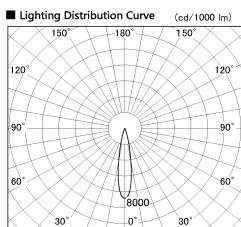

Item no. DD126-1415DW9030-LX

Series Name: Cledy versa L-G Antiglare  
(DD126\_AG-LX)

Dark Mirror Reflector

■ Direct Horizontal Illuminance DD126-1415DW9030-LX

Illuminance Angle	Beam Angle	Vertical Illuminance (lx)
19°	19°	32180
		8050
		3580
		2010
		1290
		890
		660
		500

Installation	Recessed mount
Type	Cledy versa L-G Antiglare (DD126_AG-LX)
Fixture wattage	14W
Beam angle	19deg
Color Temp.	3000K
CRI	Ra>90
Luminous	1135 lm
Body	Die-castaluminumalloy
Body finish	N/A
Trim finish	White
Reflector finish	Dark Mirror
IP Rate	IP20
Light source	COB module
Input Voltage	AC220~240V
Dimming Type	Non-Dimmable
Certificate	CE,CCC
Cut Hole	100mm