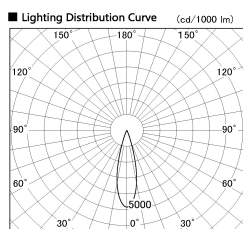

Item no. DD126-1425DW9030-LX

Series Name: Cledy versa L-G Antiglare
(DD126_AG-LX)

Dark Mirror Reflector

Installation	Recessed mount
Type	Cledy versa L-G Antiglare (DD126_AG-LX)
Fixture wattage	14W
Beam angle	26deg
Color Temp.	3000K
CRI	Ra>90
Luminous	1267 lm
Body	Die-cast aluminum alloy
Body finish	N/A
Trim finish	White
Reflector finish	Dark Mirror
IP Rate	IP20
Light source	COB module
Input Voltage	AC220~240V
Dimming Type	Non-Dimmable
Certificate	CE,CCC
Cut Hole	100mm