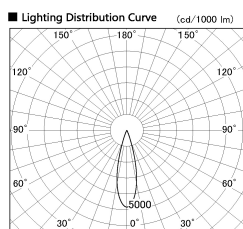

Item no. DD126-1425DW9030-LX

Series Name: Cledy versa L-G Antiglare
(DD126_AG-LX)

Dark Mirror Reflector

■ Direct Horizontal Illuminance DD126-1425DW9030-LX

Illuminance Angle	Beam Angle	Vertical Illuminance (lx)
25°	26°	24670
1		6170
		2740
2		1540
		990
3		690
		500
1770 m		390

Installation	Recessed mount
Type	Cledy versa L-G Antiglare (DD126_AG-LX)
Fixture wattage	14W
Beam angle	26deg
Color Temp.	3000K
CRI	Ra>90
Luminous	1267 lm
Body	Die-cast aluminum alloy
Body finish	N/A
Trim finish	White
Reflector finish	Dark Mirror
IP Rate	IP20
Light source	COB module
Input Voltage	AC220~240V
Dimming Type	Non-Dimmable
Certificate	CE,CCC
Cut Hole	100mm