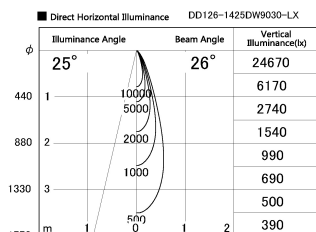

Item no. DD126-1425DW9030-LX

Series Name: Cledy versa L-G Antiglare
(DD126_AG-LX)

Dark Mirror Reflector

Installation	Recessed mount
Type	Cledy versa L-G Antiglare (DD126_AG-LX)
Fixture wattage	14W
Beam angle	26deg
Color Temp.	3000K
CRI	Ra>90
Luminous	1267 lm
Body	Die-cast aluminum alloy
Body finish	N/A
Trim finish	White
Reflector finish	Dark Mirror
IP Rate	IP20
Light source	COB module
Input Voltage	AC220~240V
Dimming Type	Non-Dimmable
Certificate	CE,CCC
Cut Hole	100mm