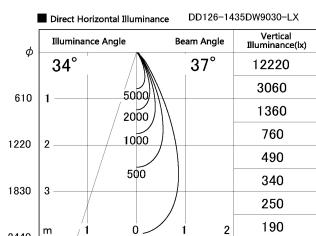

Item no. DD126-1435DW9030-LX

Series Name: Cledy versa L-G Antiglare  
(DD126\_AG-LX)

Dark Mirror Reflector

Installation	Recessed mount
Type	Cledy versa L-G Antiglare (DD126_AG-LX)
Fixture wattage	14W
Beam angle	38deg
Color Temp.	3000K
CRI	Ra>90
Luminous	1210 lm
Body	Die-castaluminumalloy
Body finish	N/A
Trim finish	White
Reflector finish	Dark Mirror
IP Rate	IP20
Light source	COB module
Input Voltage	AC220~240V
Dimming Type	Non-Dimmable
Certificate	CE,CCC
Cut Hole	100mm