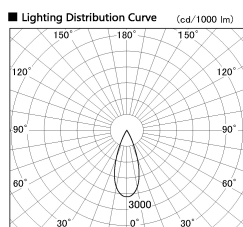

Item no. DD126-1435DW9030-LX

Series Name: Cledy versa L-G Antiglare  
(DD126\_AG-LX)

Dark Mirror Reflector

Installation	Recessed mount
Type	Cledy versa L-G Antiglare (DD126_AG-LX)
Fixture wattage	14W
Beam angle	38deg
Color Temp.	3000K
CRI	Ra>90
Luminous	1210 lm
Body	Die-castaluminumalloy
Body finish	N/A
Trim finish	White
Reflector finish	Dark Mirror
IP Rate	IP20
Light source	COB module
Input Voltage	AC220~240V
Dimming Type	Non-Dimmable
Certificate	CE,CCC
Cut Hole	100mm