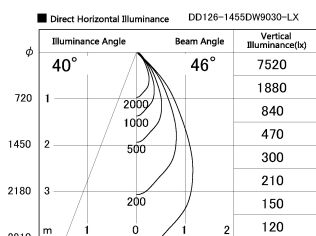

Item no. DD126-1455DW9030-LX

Series Name: Cledy versa L-G Antiglare
(DD126_AG-LX)

Dark Mirror Reflector

Installation	Recessed mount
Type	Cledy versa L-G Antiglare (DD126_AG-LX)
Fixture wattage	14W
Beam angle	48deg
Color Temp.	3000K
CRI	Ra>90
Luminous	1143 lm
Body	Die-cast aluminum alloy
Body finish	N/A
Trim finish	White
Reflector finish	Dark Mirror
IP Rate	IP20
Light source	COB module
Input Voltage	AC220~240V
Dimming Type	Non-Dimmable
Certificate	CE,CCC
Cut Hole	100mm