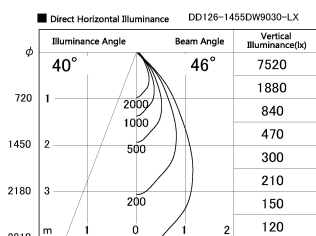

Item no. DD126-1455DW9030-LX

Series Name: Cledy versa L-G Antiglare
(DD126_AG-LX)

Dark Mirror Reflector

Installation	Recessed mount
Type	Cledy versa L-G Antiglare (DD126_AG-LX)
Fixture wattage	14W
Beam angle	48deg
Color Temp.	3000K
CRI	Ra>90
Luminous	1143 lm
Body	Die-castaluminumalloy
Body finish	N/A
Trim finish	White
Reflector finish	Dark Mirror
IP Rate	IP20
Light source	COB module
Input Voltage	AC220~240V
Dimming Type	Non-Dimmable
Certificate	CE,CCC
Cut Hole	100mm