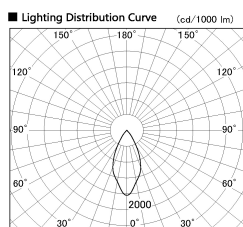

Item no. DD126-1455DW9030-LX

Series Name: Cledy versa L-G Antiglare
(DD126_AG-LX)

Dark Mirror Reflector

Installation	Recessed mount
Type	Cledy versa L-G Antiglare (DD126_AG-LX)
Fixture wattage	14W
Beam angle	48deg
Color Temp.	3000K
CRI	Ra>90
Luminous	1143 lm
Body	Die-castaluminumalloy
Body finish	N/A
Trim finish	White
Reflector finish	Dark Mirror
IP Rate	IP20
Light source	COB module
Input Voltage	AC220~240V
Dimming Type	Non-Dimmable
Certificate	CE,CCC
Cut Hole	100mm