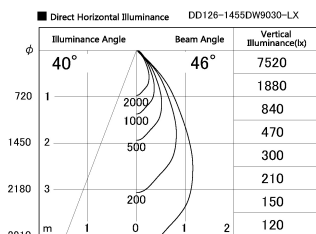

Item no. DD126-1455DW9030-LX

Series Name: Cledy versa L-G Antiglare
(DD126_AG-LX)

Dark Mirror Reflector

Installation	Recessed mount
Type	Cledy versa L-G Antiglare (DD126_AG-LX)
Fixture wattage	14W
Beam angle	48deg
Color Temp.	3000K
CRI	Ra>90
Luminous	1143 lm
Body	Die-castaluminumalloy
Body finish	N/A
Trim finish	White
Reflector finish	Dark Mirror
IP Rate	IP20
Light source	COB module
Input Voltage	AC220~240V
Dimming Type	Non-Dimmable
Certificate	CE,CCC
Cut Hole	100mm