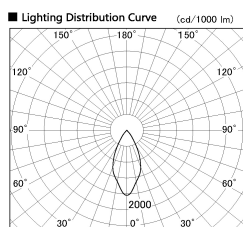

Item no. DD126-1455DW9030-LX

Series Name: Cledy versa L-G Antiglare
(DD126_AG-LX)

Dark Mirror Reflector

Installation	Recessed mount
Type	Cledy versa L-G Antiglare (DD126_AG-LX)
Fixture wattage	14W
Beam angle	48deg
Color Temp.	3000K
CRI	Ra>90
Luminous	1143 lm
Body	Die-cast aluminum alloy
Body finish	N/A
Trim finish	White
Reflector finish	Dark Mirror
IP Rate	IP20
Light source	COB module
Input Voltage	AC220~240V
Dimming Type	Non-Dimmable
Certificate	CE,CCC
Cut Hole	100mm