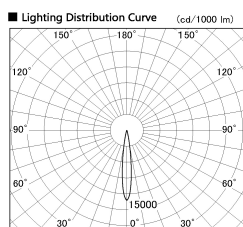

Item no. DD126-0815DW9030-LX

Series Name: Cledy versa L-G Antiglare
(DD126_AG-LX)

Dark Mirror Reflector

■ Direct Horizontal Illuminance DD126-0815DW9030-LX

Illuminance Angle	Beam Angle	Vertical Illuminance (lx)
13°	14°	31450
		7860
		3490
		1970
		1260
		870
		640
		490

Installation	Recessed mount
Type	Cledy versa L-G Antiglare (DD126_AG-LX)
Fixture wattage	7.4W
Beam angle	14deg
Color Temp.	3000K
CRI	Ra>90
Luminous	591 lm
Body	Die-cast aluminum alloy
Body finish	N/A
Trim finish	White
Reflector finish	Dark Mirror
IP Rate	IP20
Light source	COB module
Input Voltage	AC220~240V
Dimming Type	Non-Dimmable
Certificate	CE,CCC
Cut Hole	100mm