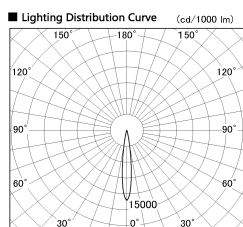

Item no. DD126-0815DW9030-LX

Series Name: Cledy versa L-G Antiglare
(DD126_AG-LX)

Dark Mirror Reflector

■ Direct Horizontal Illuminance DD126-0815DW9030-LX

Illuminance Angle	Beam Angle	Vertical Illuminance (lx)
13°	14°	31450
220		7860
1		3490
450		1970
2		1260
600		870
3		640
910		490
m		

Installation	Recessed mount
Type	Cledy versa L-G Antiglare (DD126_AG-LX)
Fixture wattage	7.4W
Beam angle	14deg
Color Temp.	3000K
CRI	Ra>90
Luminous	591 lm
Body	Die-cast aluminum alloy
Body finish	N/A
Trim finish	White
Reflector finish	Dark Mirror
IP Rate	IP20
Light source	COB module
Input Voltage	AC220~240V
Dimming Type	Non-Dimmable
Certificate	CE,CCC
Cut Hole	100mm