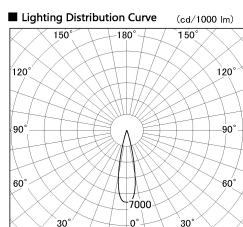

Item no. DD126-0825DW9030-LX

Series Name: Cledy versa L-G Antiglare
(DD126_AG-LX)

Dark Mirror Reflector

■ Direct Horizontal Illuminance DD126-0825DW9030-LX

Illuminance Angle	Beam Angle	Vertical Illuminance (lx)
22°	23°	16530
		4130
		1840
		1030
		660
		460
		340
		260

Installation	Recessed mount
Type	Cledy versa L-G Antiglare (DD126_AG-LX)
Fixture wattage	7.4W
Beam angle	22deg
Color Temp.	3000K
CRI	Ra>90
Luminous	649 lm
Body	Die-castaluminumalloy
Body finish	N/A
Trim finish	White
Reflector finish	Dark Mirror
IP Rate	IP20
Light source	COB module
Input Voltage	AC220~240V
Dimming Type	Non-Dimmable
Certificate	CE,CCC
Cut Hole	100mm