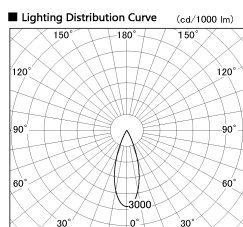

Item no. DD126-0835DW9030-LX

Series Name: Cledy versa L-G Antiglare
(DD126_AG-LX)

Dark Mirror Reflector

Installation	Recessed mount
Type	Cledy versa L-G Antiglare (DD126_AG-LX)
Fixture wattage	7.4W
Beam angle	34deg
Color Temp.	3000K
CRI	Ra>90
Luminous	620 lm
Body	Die-cast aluminum alloy
Body finish	N/A
Trim finish	White
Reflector finish	Dark Mirror
IP Rate	IP20
Light source	COB module
Input Voltage	AC220~240V
Dimming Type	Non-Dimmable
Certificate	CE,CCC
Cut Hole	100mm