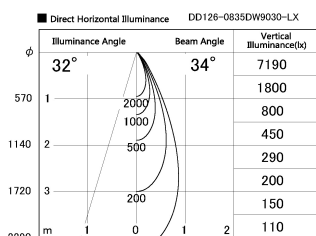

Item no. DD126-0835DW9030-LX

Series Name: Cledy versa L-G Antiglare
(DD126_AG-LX)

Dark Mirror Reflector

Installation	Recessed mount
Type	Cledy versa L-G Antiglare (DD126_AG-LX)
Fixture wattage	7.4W
Beam angle	34deg
Color Temp.	3000K
CRI	Ra>90
Luminous	620 lm
Body	Die-cast aluminum alloy
Body finish	N/A
Trim finish	White
Reflector finish	Dark Mirror
IP Rate	IP20
Light source	COB module
Input Voltage	AC220~240V
Dimming Type	Non-Dimmable
Certificate	CE,CCC
Cut Hole	100mm