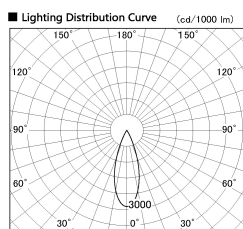

Item no. DD126-0835DW9030-LX

Series Name: Cledy versa L-G Antiglare  
(DD126\_AG-LX)

Dark Mirror Reflector

Installation	Recessed mount
Type	Cledy versa L-G Antiglare (DD126_AG-LX)
Fixture wattage	7.4W
Beam angle	34deg
Color Temp.	3000K
CRI	Ra>90
Luminous	620 lm
Body	Die-cast aluminum alloy
Body finish	N/A
Trim finish	White
Reflector finish	Dark Mirror
IP Rate	IP20
Light source	COB module
Input Voltage	AC220~240V
Dimming Type	Non-Dimmable
Certificate	CE,CCC
Cut Hole	100mm