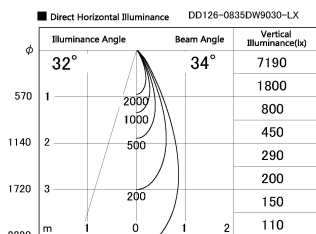

Item no. DD126-0835DW9030-LX

Series Name: Cledy versa L-G Antiglare  
(DD126\_AG-LX)

Dark Mirror Reflector

Installation	Recessed mount
Type	Cledy versa L-G Antiglare (DD126_AG-LX)
Fixture wattage	7.4W
Beam angle	34deg
Color Temp.	3000K
CRI	Ra>90
Luminous	620 lm
Body	Die-cast aluminum alloy
Body finish	N/A
Trim finish	White
Reflector finish	Dark Mirror
IP Rate	IP20
Light source	COB module
Input Voltage	AC220~240V
Dimming Type	Non-Dimmable
Certificate	CE,CCC
Cut Hole	100mm