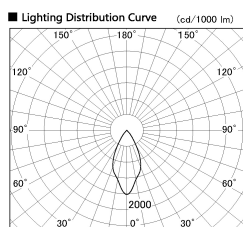

Item no. DD126-0855DW9030-LX

Series Name: Cledy versa L-G Antiglare
(DD126_AG-LX)

Dark Mirror Reflector

Installation	Recessed mount
Type	Cledy versa L-G Antiglare (DD126_AG-LX)
Fixture wattage	7.4W
Beam angle	48deg
Color Temp.	3000K
CRI	Ra>90
Luminous	581 lm
Body	Die-cast aluminum alloy
Body finish	N/A
Trim finish	White
Reflector finish	Dark Mirror
IP Rate	IP20
Light source	COB module
Input Voltage	AC220~240V
Dimming Type	Non-Dimmable
Certificate	CE,CCC
Cut Hole	100mm