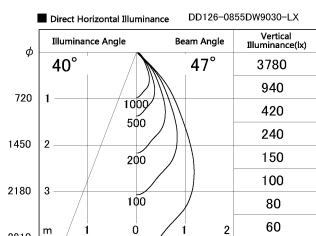

Item no. DD126-0855DW9030-LX

Series Name: Cledy versa L-G Antiglare
(DD126_AG-LX)

Dark Mirror Reflector

Installation	Recessed mount
Type	Cledy versa L-G Antiglare (DD126_AG-LX)
Fixture wattage	7.4W
Beam angle	48deg
Color Temp.	3000K
CRI	Ra>90
Luminous	581 lm
Body	Die-cast aluminum alloy
Body finish	N/A
Trim finish	White
Reflector finish	Dark Mirror
IP Rate	IP20
Light source	COB module
Input Voltage	AC220~240V
Dimming Type	Non-Dimmable
Certificate	CE,CCC
Cut Hole	100mm