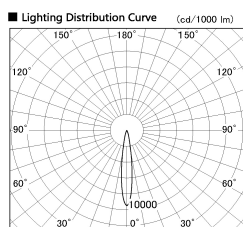

Item no. DD126-4015DW9035-LX

Series Name: Cledy versa L-G Antiglare
(DD126_AG-LX)

Dark Mirror Reflector

■ Direct Horizontal Illuminance DD126-4015DW9035-LX

φ	Illuminance Angle	Beam Angle	Vertical Illuminance (lx)
1	14°	15°	124270
240	50000		31070
1	20000		13810
490	10000		7770
2	5000		4970
730			3450
3			2540
980			1940

Installation	Recessed mount
Type	Cledy versa L-G Antiglare (DD126_AG-LX)
Fixture wattage	38.5W
Beam angle	15deg
Color Temp.	3500K
CRI	Ra>90
Luminous	3255 lm
Body	Die-castaluminumalloy
Body finish	N/A
Trim finish	White
Reflector finish	Dark Mirror
IP Rate	IP20
Light source	COB module
Input Voltage	AC220~240V
Dimming Type	Non-Dimmable
Certificate	CE,CCC
Cut Hole	150mm