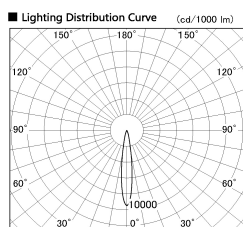

Item no. DD126-4015DW9035-LX

Series Name: Cledy versa L-G Antiglare  
(DD126\_AG-LX)

Dark Mirror Reflector

■ Direct Horizontal Illuminance DD126-4015DW9035-LX

φ	Illuminance Angle	Beam Angle	Vertical Illuminance (lx)
1	14°	15°	124270
240			31070
1			13810
2			7770
490			4970
2			3450
730			2540
3			1940
980			

Installation	Recessed mount
Type	Cledy versa L-G Antiglare (DD126_AG-LX)
Fixture wattage	38.5W
Beam angle	15deg
Color Temp.	3500K
CRI	Ra>90
Luminous	3255 lm
Body	Die-castaluminumalloy
Body finish	N/A
Trim finish	White
Reflector finish	Dark Mirror
IP Rate	IP20
Light source	COB module
Input Voltage	AC220~240V
Dimming Type	Non-Dimmable
Certificate	CE,CCC
Cut Hole	150mm