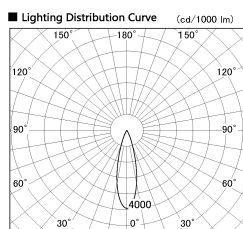

Item no. DD126-4025DW9035-LX

Series Name: Cledy versa L-G Antiglare
(DD126_AG-LX)

Dark Mirror Reflector

■ Direct Horizontal Illuminance DD126-4025DW9035-LX

φ	Illuminance Angle	Beam Angle	Vertical Illuminance (lx)
	25°	27°	55600
440			13900
			6180
880			3480
			2220
1330			1540
			1130
1770			870

Installation	Recessed mount
Type	Cledy versa L-G Antiglare (DD126_AG-LX)
Fixture wattage	38.5W
Beam angle	27deg
Color Temp.	3500K
CRI	Ra>90
Luminous	3510 lm
Body	Die-cast aluminum alloy
Body finish	N/A
Trim finish	White
Reflector finish	Dark Mirror
IP Rate	IP20
Light source	COB module
Input Voltage	AC220~240V
Dimming Type	Non-Dimmable
Certificate	CE,CCC
Cut Hole	150mm