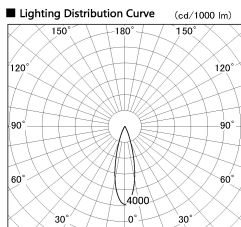

Item no. DD126-4025DW9035-LX

Series Name: Cledy versa L-G Antiglare
(DD126_AG-LX)

Dark Mirror Reflector

■ Direct Horizontal Illuminance DD126-4025DW9035-LX

φ	Illuminance Angle	Beam Angle	Vertical Illuminance (lx)
25°		27°	55600
440			13900
1	2000		6180
	10000		3480
880			2220
2	5000		1540
1330			1130
3	2000		870
1770			870

Installation	Recessed mount
Type	Cledy versa L-G Antiglare (DD126_AG-LX)
Fixture wattage	38.5W
Beam angle	27deg
Color Temp.	3500K
CRI	Ra>90
Luminous	3510 lm
Body	Die-cast aluminum alloy
Body finish	N/A
Trim finish	White
Reflector finish	Dark Mirror
IP Rate	IP20
Light source	COB module
Input Voltage	AC220~240V
Dimming Type	Non-Dimmable
Certificate	CE,CCC
Cut Hole	150mm