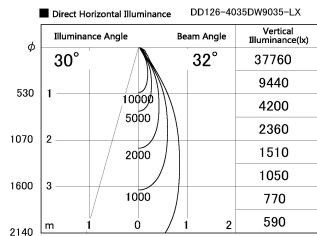

Item no. DD126-4035DW9035-LX

Series Name: Cledy versa L-G Antiglare
(DD126_AG-LX)

Dark Mirror Reflector

Installation	Recessed mount
Type	Cledy versa L-G Antiglare (DD126_AG-LX)
Fixture wattage	38.5W
Beam angle	32deg
Color Temp.	3500K
CRI	Ra>90
Luminous	3463 lm
Body	Die-castaluminumalloy
Body finish	N/A
Trim finish	White
Reflector finish	Dark Mirror
IP Rate	IP20
Light source	COB module
Input Voltage	AC220~240V
Dimming Type	Non-Dimmable
Certificate	CE,CCC
Cut Hole	150mm