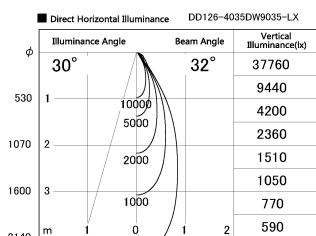

Item no. DD126-4035DW9035-LX

Series Name: Cledy versa L-G Antiglare
(DD126_AG-LX)

Dark Mirror Reflector

Installation	Recessed mount
Type	Cledy versa L-G Antiglare (DD126_AG-LX)
Fixture wattage	38.5W
Beam angle	32deg
Color Temp.	3500K
CRI	Ra>90
Luminous	3463 lm
Body	Die-cast aluminum alloy
Body finish	N/A
Trim finish	White
Reflector finish	Dark Mirror
IP Rate	IP20
Light source	COB module
Input Voltage	AC220~240V
Dimming Type	Non-Dimmable
Certificate	CE,CCC
Cut Hole	150mm