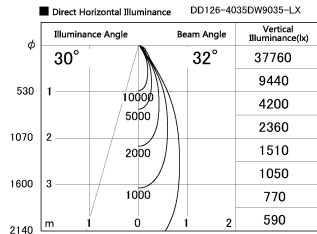

Item no. DD126-4035DW9035-LX

Series Name: Cledy versa L-G Antiglare  
(DD126\_AG-LX)

Dark Mirror Reflector

Installation	Recessed mount
Type	Cledy versa L-G Antiglare (DD126_AG-LX)
Fixture wattage	38.5W
Beam angle	32deg
Color Temp.	3500K
CRI	Ra>90
Luminous	3463 lm
Body	Die-cast aluminum alloy
Body finish	N/A
Trim finish	White
Reflector finish	Dark Mirror
IP Rate	IP20
Light source	COB module
Input Voltage	AC220~240V
Dimming Type	Non-Dimmable
Certificate	CE,CCC
Cut Hole	150mm