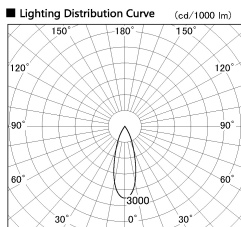

Item no. DD126-4035DW9035-LX

Series Name: Cledy versa L-G Antiglare
(DD126_AG-LX)

Dark Mirror Reflector

Installation	Recessed mount
Type	Cledy versa L-G Antiglare (DD126_AG-LX)
Fixture wattage	38.5W
Beam angle	32deg
Color Temp.	3500K
CRI	Ra>90
Luminous	3463 lm
Body	Die-castaluminumalloy
Body finish	N/A
Trim finish	White
Reflector finish	Dark Mirror
IP Rate	IP20
Light source	COB module
Input Voltage	AC220~240V
Dimming Type	Non-Dimmable
Certificate	CE,CCC
Cut Hole	150mm