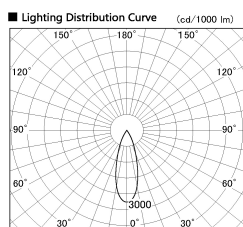

Item no. DD126-4035DW9035-LX

Series Name: Cledy versa L-G Antiglare
(DD126_AG-LX)

Dark Mirror Reflector

Installation	Recessed mount
Type	Cledy versa L-G Antiglare (DD126_AG-LX)
Fixture wattage	38.5W
Beam angle	32deg
Color Temp.	3500K
CRI	Ra>90
Luminous	3463 lm
Body	Die-cast aluminum alloy
Body finish	N/A
Trim finish	White
Reflector finish	Dark Mirror
IP Rate	IP20
Light source	COB module
Input Voltage	AC220~240V
Dimming Type	Non-Dimmable
Certificate	CE,CCC
Cut Hole	150mm