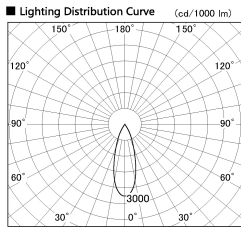

Item no. DD126-4035DW9035-LX

Series Name: Cledy versa L-G Antiglare  
(DD126\_AG-LX)

Dark Mirror Reflector

Installation	Recessed mount
Type	Cledy versa L-G Antiglare (DD126_AG-LX)
Fixture wattage	38.5W
Beam angle	32deg
Color Temp.	3500K
CRI	Ra>90
Luminous	3463 lm
Body	Die-cast aluminum alloy
Body finish	N/A
Trim finish	White
Reflector finish	Dark Mirror
IP Rate	IP20
Light source	COB module
Input Voltage	AC220~240V
Dimming Type	Non-Dimmable
Certificate	CE,CCC
Cut Hole	150mm