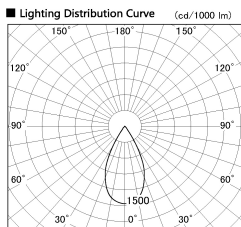

Item no. DD126-4055DW9035-LX

Series Name: Cledy versa L-G Antiglare  
(DD126\_AG-LX)

Dark Mirror Reflector

Installation	Recessed mount
Type	Cledy versa L-G Antiglare (DD126_AG-LX)
Fixture wattage	38.5W
Beam angle	51deg
Color Temp.	3500K
CRI	Ra>90
Luminous	3000 lm
Body	Die-cast aluminum alloy
Body finish	N/A
Trim finish	White
Reflector finish	Dark Mirror
IP Rate	IP20
Light source	COB module
Input Voltage	AC220~240V
Dimming Type	Non-Dimmable
Certificate	CE,CCC
Cut Hole	150mm