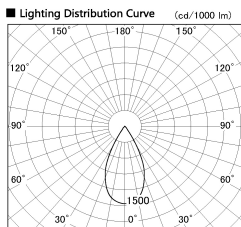

Item no. DD126-4055DW9035-LX

Series Name: Cledy versa L-G Antiglare
(DD126_AG-LX)

Dark Mirror Reflector

Installation	Recessed mount
Type	Cledy versa L-G Antiglare (DD126_AG-LX)
Fixture wattage	38.5W
Beam angle	51deg
Color Temp.	3500K
CRI	Ra>90
Luminous	3000 lm
Body	Die-cast aluminum alloy
Body finish	N/A
Trim finish	White
Reflector finish	Dark Mirror
IP Rate	IP20
Light source	COB module
Input Voltage	AC220~240V
Dimming Type	Non-Dimmable
Certificate	CE,CCC
Cut Hole	150mm