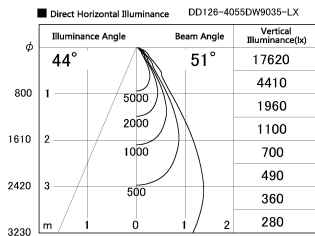

Item no. DD126-4055DW9035-LX

Series Name: Cledy versa L-G Antiglare
(DD126_AG-LX)

Dark Mirror Reflector

Installation	Recessed mount
Type	Cledy versa L-G Antiglare (DD126_AG-LX)
Fixture wattage	38.5W
Beam angle	51deg
Color Temp.	3500K
CRI	Ra>90
Luminous	3000 lm
Body	Die-cast aluminum alloy
Body finish	N/A
Trim finish	White
Reflector finish	Dark Mirror
IP Rate	IP20
Light source	COB module
Input Voltage	AC220~240V
Dimming Type	Non-Dimmable
Certificate	CE,CCC
Cut Hole	150mm