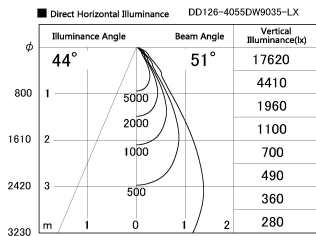

Item no. DD126-4055DW9035-LX

Series Name: Cledy versa L-G Antiglare  
(DD126\_AG-LX)

Dark Mirror Reflector

Installation	Recessed mount
Type	Cledy versa L-G Antiglare (DD126_AG-LX)
Fixture wattage	38.5W
Beam angle	51deg
Color Temp.	3500K
CRI	Ra>90
Luminous	3000 lm
Body	Die-cast aluminum alloy
Body finish	N/A
Trim finish	White
Reflector finish	Dark Mirror
IP Rate	IP20
Light source	COB module
Input Voltage	AC220~240V
Dimming Type	Non-Dimmable
Certificate	CE,CCC
Cut Hole	150mm