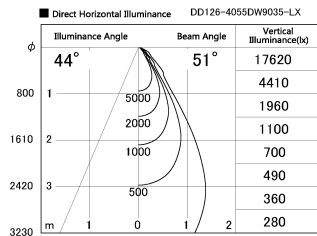

Item no. DD126-4055DW9035-LX

Series Name: Cledy versa L-G Antiglare  
(DD126\_AG-LX)

Dark Mirror Reflector

Installation	Recessed mount
Type	Cledy versa L-G Antiglare (DD126_AG-LX)
Fixture wattage	38.5W
Beam angle	51deg
Color Temp.	3500K
CRI	Ra>90
Luminous	3000 lm
Body	Die-cast aluminum alloy
Body finish	N/A
Trim finish	White
Reflector finish	Dark Mirror
IP Rate	IP20
Light source	COB module
Input Voltage	AC220~240V
Dimming Type	Non-Dimmable
Certificate	CE,CCC
Cut Hole	150mm