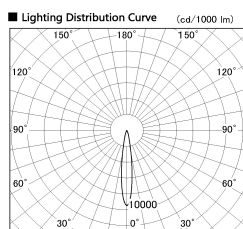

Item no. DD126-3715DW9035-LX

Series Name: Cledy versa L-G Antiglare
(DD126_AG-LX)

Dark Mirror Reflector

■ Direct Horizontal Illuminance DD126-3715DW9035-LX

φ	Illuminance Angle	Beam Angle	Vertical Illuminance (lx)
14°		15°	118730
240	50000		29680
	20000		13190
490	10000		7420
	5000		4750
730			3300
			2420
980			1860

Installation	Recessed mount
Type	Cledy versa L-G Antiglare (DD126_AG-LX)
Fixture wattage	35.5W
Beam angle	15deg
Color Temp.	3500K
CRI	Ra>90
Luminous	3110 lm
Body	Die-cast aluminum alloy
Body finish	N/A
Trim finish	White
Reflector finish	Dark Mirror
IP Rate	IP20
Light source	COB module
Input Voltage	AC220~240V
Dimming Type	Non-Dimmable
Certificate	CE,CCC
Cut Hole	150mm