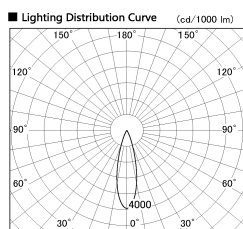

Item no. DD126-3725DW9035-LX

Series Name: Cledy versa L-G Antiglare
(DD126_AG-LX)

Dark Mirror Reflector

■ Direct Horizontal Illuminance DD126-3725DW9035-LX

φ	Illuminance Angle	Beam Angle	Vertical Illuminance (lx)
440	25°	27°	52890
1330			13220
1770			5880
			3310
			2120
			1470
			1080
			830

Installation	Recessed mount
Type	Cledy versa L-G Antiglare (DD126_AG-LX)
Fixture wattage	35.5W
Beam angle	27deg
Color Temp.	3500K
CRI	Ra>90
Luminous	3339 lm
Body	Die-cast aluminum alloy
Body finish	N/A
Trim finish	White
Reflector finish	Dark Mirror
IP Rate	IP20
Light source	COB module
Input Voltage	AC220~240V
Dimming Type	Non-Dimmable
Certificate	CE,CCC
Cut Hole	150mm