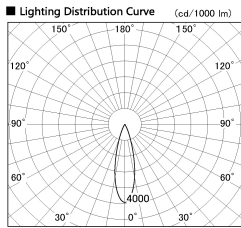

Item no. DD126-3725DW9035-LX

Series Name: Cledy versa L-G Antiglare
(DD126_AG-LX)

Dark Mirror Reflector

■ Direct Horizontal Illuminance DD126-3725DW9035-LX

φ	Illuminance Angle	Beam Angle	Vertical Illuminance (lx)
440	25°	27°	52890
1330			13220
1770			5880
			3310
			2120
			1470
			1080
			830

Installation	Recessed mount
Type	Cledy versa L-G Antiglare (DD126_AG-LX)
Fixture wattage	35.5W
Beam angle	27deg
Color Temp.	3500K
CRI	Ra>90
Luminous	3339 lm
Body	Die-cast aluminum alloy
Body finish	N/A
Trim finish	White
Reflector finish	Dark Mirror
IP Rate	IP20
Light source	COB module
Input Voltage	AC220~240V
Dimming Type	Non-Dimmable
Certificate	CE,CCC
Cut Hole	150mm