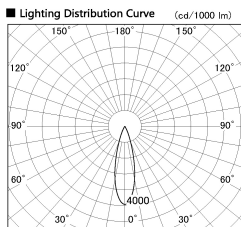

Item no. DD126-3725DW9035-LX

Series Name: Cledy versa L-G Antiglare
(DD126_AG-LX)

Dark Mirror Reflector

■ Direct Horizontal Illuminance DD126-3725DW9035-LX

φ	Illuminance Angle	Beam Angle	Vertical Illuminance (lx)
440	25°	27°	52890
1330			13220
1770			5880
			3310
			2120
			1470
			1080
			830

Installation	Recessed mount
Type	Cledy versa L-G Antiglare (DD126_AG-LX)
Fixture wattage	35.5W
Beam angle	27deg
Color Temp.	3500K
CRI	Ra>90
Luminous	3339 lm
Body	Die-cast aluminum alloy
Body finish	N/A
Trim finish	White
Reflector finish	Dark Mirror
IP Rate	IP20
Light source	COB module
Input Voltage	AC220~240V
Dimming Type	Non-Dimmable
Certificate	CE,CCC
Cut Hole	150mm