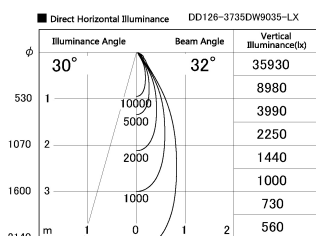

Item no. DD126-3735DW9035-LX

Series Name: Cledy versa L-G Antiglare
(DD126_AG-LX)

Dark Mirror Reflector

Installation	Recessed mount
Type	Cledy versa L-G Antiglare (DD126_AG-LX)
Fixture wattage	35.5W
Beam angle	32deg
Color Temp.	3500K
CRI	Ra>90
Luminous	3295 lm
Body	Die-castaluminumalloy
Body finish	N/A
Trim finish	White
Reflector finish	Dark Mirror
IP Rate	IP20
Light source	COB module
Input Voltage	AC220~240V
Dimming Type	Non-Dimmable
Certificate	CE,CCC
Cut Hole	150mm