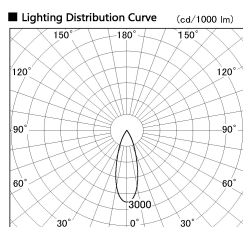

Item no. DD126-3735DW9035-LX

Series Name: Cledy versa L-G Antiglare
(DD126_AG-LX)

Dark Mirror Reflector

Installation	Recessed mount
Type	Cledy versa L-G Antiglare (DD126_AG-LX)
Fixture wattage	35.5W
Beam angle	32deg
Color Temp.	3500K
CRI	Ra>90
Luminous	3295 lm
Body	Die-castaluminumalloy
Body finish	N/A
Trim finish	White
Reflector finish	Dark Mirror
IP Rate	IP20
Light source	COB module
Input Voltage	AC220~240V
Dimming Type	Non-Dimmable
Certificate	CE,CCC
Cut Hole	150mm