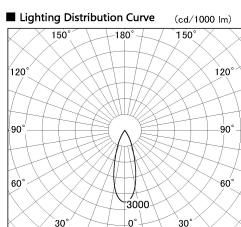

Item no. DD126-3735DW9035-LX

Series Name: Cledy versa L-G Antiglare
(DD126_AG-LX)

Dark Mirror Reflector

■ Direct Horizontal Illuminance DD126-3735DW9035-LX

| φ | Illuminance Angle | Beam Angle | Vertical Illuminance (lx) |
|------|-------------------|------------|---------------------------|
| 530 | 30° | 32° | 35930 |
| 1070 | | | 8980 |
| 1600 | | | 3990 |
| 2140 | | | 2250 |
| | | | 1440 |
| | | | 1000 |
| | | | 730 |
| | | | 560 |

| | |
|------------------|--|
| Installation | Recessed mount |
| Type | Cledy versa L-G Antiglare (DD126_AG-LX) |
| Fixture wattage | 35.5W |
| Beam angle | 32deg |
| Color Temp. | 3500K |
| CRI | Ra>90 |
| Luminous | 3295 lm |
| Body | Die-cast aluminum alloy |
| Body finish | N/A |
| Trim finish | White |
| Reflector finish | Dark Mirror |
| IP Rate | IP20 |
| Light source | COB module |
| Input Voltage | AC220~240V |
| Dimming Type | Non-Dimmable |
| Certificate | CE,CCC |
| Cut Hole | 150mm |