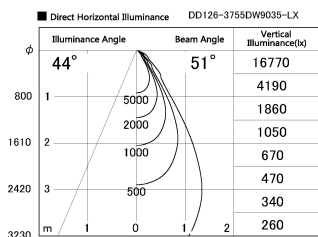

Item no. DD126-3755DW9035-LX

Series Name: Cledy versa L-G Antiglare
(DD126_AG-LX)

Dark Mirror Reflector

Installation	Recessed mount
Type	Cledy versa L-G Antiglare (DD126_AG-LX)
Fixture wattage	35.5W
Beam angle	51deg
Color Temp.	3500K
CRI	Ra>90
Luminous	2855 lm
Body	Die-cast aluminum alloy
Body finish	N/A
Trim finish	White
Reflector finish	Dark Mirror
IP Rate	IP20
Light source	COB module
Input Voltage	AC220~240V
Dimming Type	Non-Dimmable
Certificate	CE,CCC
Cut Hole	150mm