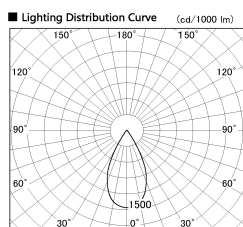

Item no. DD126-3755DW9035-LX

Series Name: Cledy versa L-G Antiglare
(DD126_AG-LX)

Dark Mirror Reflector

■ Direct Horizontal Illuminance DD126-3755DW9035-LX

φ	Illuminance Angle	Beam Angle	Vertical Illuminance (lx)
800	44°	51°	16770
1610			4190
2420			1860
3230			1050
			670
			470
			340
			260

Installation	Recessed mount
Type	Cledy versa L-G Antiglare (DD126_AG-LX)
Fixture wattage	35.5W
Beam angle	51deg
Color Temp.	3500K
CRI	Ra>90
Luminous	2855 lm
Body	Die-cast aluminum alloy
Body finish	N/A
Trim finish	White
Reflector finish	Dark Mirror
IP Rate	IP20
Light source	COB module
Input Voltage	AC220~240V
Dimming Type	Non-Dimmable
Certificate	CE,CCC
Cut Hole	150mm