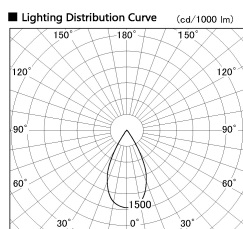

Item no. DD126-3755DW9035-LX

Series Name: Cledy versa L-G Antiglare
(DD126_AG-LX)

Dark Mirror Reflector

Installation	Recessed mount
Type	Cledy versa L-G Antiglare (DD126_AG-LX)
Fixture wattage	35.5W
Beam angle	51deg
Color Temp.	3500K
CRI	Ra>90
Luminous	2855 lm
Body	Die-cast aluminum alloy
Body finish	N/A
Trim finish	White
Reflector finish	Dark Mirror
IP Rate	IP20
Light source	COB module
Input Voltage	AC220~240V
Dimming Type	Non-Dimmable
Certificate	CE,CCC
Cut Hole	150mm