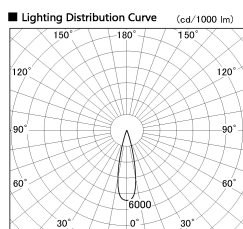

Item no. DD126-2525DW9035-LX

Series Name: Cledy versa L-G Antiglare
(DD126_AG-LX)

Dark Mirror Reflector

■ Direct Horizontal Illuminance DD126-2525DW9035-LX

φ	Illuminance Angle	Beam Angle	Vertical Illuminance (lx)
420	24°	25°	42130
850			10530
1270			4680
1700			2630
			1690
			1170
			860
			660

Installation	Recessed mount
Type	Cledy versa L-G Antiglare (DD126_AG-LX)
Fixture wattage	24W
Beam angle	25deg
Color Temp.	3500K
CRI	Ra>90
Luminous	1980 lm
Body	Die-cast aluminum alloy
Body finish	N/A
Trim finish	White
Reflector finish	Dark Mirror
IP Rate	IP20
Light source	COB module
Input Voltage	AC220~240V
Dimming Type	Non-Dimmable
Certificate	CE,CCC
Cut Hole	125mm