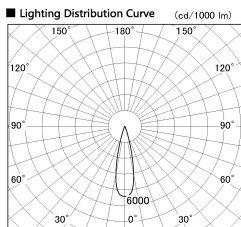

Item no. DD126-2525DW9035-LX

Series Name: Cledy versa L-G Antiglare  
(DD126\_AG-LX)

Dark Mirror Reflector

■ Direct Horizontal Illuminance DD126-2525DW9035-LX

φ	Illuminance Angle	Beam Angle	Vertical Illuminance (lx)
420	24°	25°	42130
850			10530
1270			4680
1700			2630
			1690
			1170
			860
			660

Installation	Recessed mount
Type	Cledy versa L-G Antiglare (DD126_AG-LX)
Fixture wattage	24W
Beam angle	25deg
Color Temp.	3500K
CRI	Ra>90
Luminous	1980 lm
Body	Die-castaluminumalloy
Body finish	N/A
Trim finish	White
Reflector finish	Dark Mirror
IP Rate	IP20
Light source	COB module
Input Voltage	AC220~240V
Dimming Type	Non-Dimmable
Certificate	CE,CCC
Cut Hole	125mm