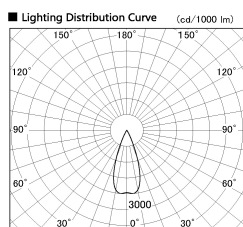

Item no. DD126-2535DW9035-LX

Series Name: Cledy versa L-G Antiglare  
(DD126\_AG-LX)

Dark Mirror Reflector

Installation	Recessed mount
Type	Cledy versa L-G Antiglare (DD126_AG-LX)
Fixture wattage	24W
Beam angle	38deg
Color Temp.	3500K
CRI	Ra>90
Luminous	2024 lm
Body	Die-cast aluminum alloy
Body finish	N/A
Trim finish	White
Reflector finish	Dark Mirror
IP Rate	IP20
Light source	COB module
Input Voltage	AC220~240V
Dimming Type	Non-Dimmable
Certificate	CE,CCC
Cut Hole	125mm