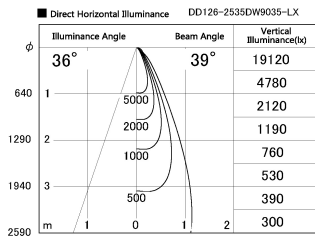

Item no. DD126-2535DW9035-LX

Series Name: Cledy versa L-G Antiglare
(DD126_AG-LX)

Dark Mirror Reflector

Installation	Recessed mount
Type	Cledy versa L-G Antiglare (DD126_AG-LX)
Fixture wattage	24W
Beam angle	38deg
Color Temp.	3500K
CRI	Ra>90
Luminous	2024 lm
Body	Die-cast aluminum alloy
Body finish	N/A
Trim finish	White
Reflector finish	Dark Mirror
IP Rate	IP20
Light source	COB module
Input Voltage	AC220~240V
Dimming Type	Non-Dimmable
Certificate	CE,CCC
Cut Hole	125mm