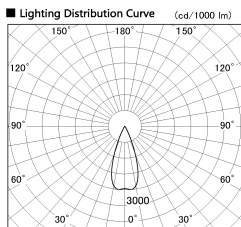

Item no. DD126-2535DW9035-LX

Series Name: Cledy versa L-G Antiglare
(DD126_AG-LX)

Dark Mirror Reflector

Installation	Recessed mount
Type	Cledy versa L-G Antiglare (DD126_AG-LX)
Fixture wattage	24W
Beam angle	38deg
Color Temp.	3500K
CRI	Ra>90
Luminous	2024 lm
Body	Die-cast aluminum alloy
Body finish	N/A
Trim finish	White
Reflector finish	Dark Mirror
IP Rate	IP20
Light source	COB module
Input Voltage	AC220~240V
Dimming Type	Non-Dimmable
Certificate	CE,CCC
Cut Hole	125mm