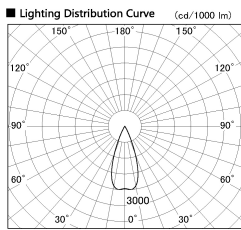

Item no. DD126-2535DW9035-LX

Series Name: Cledy versa L-G Antiglare
(DD126_AG-LX)

Dark Mirror Reflector

Installation	Recessed mount
Type	Cledy versa L-G Antiglare (DD126_AG-LX)
Fixture wattage	24W
Beam angle	38deg
Color Temp.	3500K
CRI	Ra>90
Luminous	2024 lm
Body	Die-cast aluminum alloy
Body finish	N/A
Trim finish	White
Reflector finish	Dark Mirror
IP Rate	IP20
Light source	COB module
Input Voltage	AC220~240V
Dimming Type	Non-Dimmable
Certificate	CE,CCC
Cut Hole	125mm