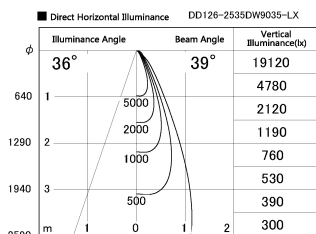

Item no. DD126-2535DW9035-LX

Series Name: Cledy versa L-G Antiglare  
(DD126\_AG-LX)

Dark Mirror Reflector

Installation	Recessed mount
Type	Cledy versa L-G Antiglare (DD126_AG-LX)
Fixture wattage	24W
Beam angle	38deg
Color Temp.	3500K
CRI	Ra>90
Luminous	2024 lm
Body	Die-cast aluminum alloy
Body finish	N/A
Trim finish	White
Reflector finish	Dark Mirror
IP Rate	IP20
Light source	COB module
Input Voltage	AC220~240V
Dimming Type	Non-Dimmable
Certificate	CE,CCC
Cut Hole	125mm