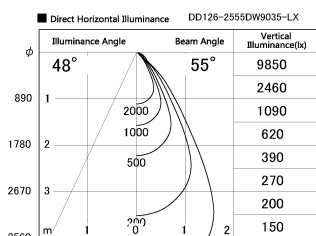

Item no. DD126-2555DW9035-LX

Series Name: Cledy versa L-G Antiglare
(DD126_AG-LX)

Dark Mirror Reflector

Installation	Recessed mount
Type	Cledy versa L-G Antiglare (DD126_AG-LX)
Fixture wattage	24W
Beam angle	55deg
Color Temp.	3500K
CRI	Ra>90
Luminous	1856 lm
Body	Die-cast aluminum alloy
Body finish	N/A
Trim finish	White
Reflector finish	Dark Mirror
IP Rate	IP20
Light source	COB module
Input Voltage	AC220~240V
Dimming Type	Non-Dimmable
Certificate	CE,CCC
Cut Hole	125mm