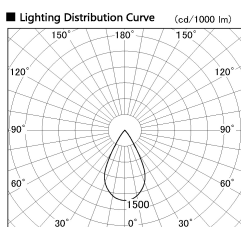

Item no. DD126-2555DW9035-LX

Series Name: Cledy versa L-G Antiglare
(DD126_AG-LX)

Dark Mirror Reflector

Installation	Recessed mount
Type	Cledy versa L-G Antiglare (DD126_AG-LX)
Fixture wattage	24W
Beam angle	55deg
Color Temp.	3500K
CRI	Ra>90
Luminous	1856 lm
Body	Die-cast aluminum alloy
Body finish	N/A
Trim finish	White
Reflector finish	Dark Mirror
IP Rate	IP20
Light source	COB module
Input Voltage	AC220~240V
Dimming Type	Non-Dimmable
Certificate	CE,CCC
Cut Hole	125mm