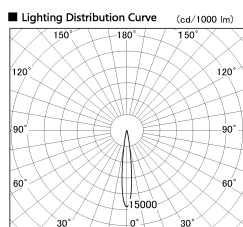

Item no. DD126-2015DW9035-LX

Series Name: Cledy versa L-G Antiglare
(DD126_AG-LX)

Dark Mirror Reflector

■ Direct Horizontal Illuminance DD126-2015DW9035-LX

φ	Illuminance Angle	Beam Angle	Vertical Illuminance (lx)		
210	12°	13°	82040		
1			20510		
420			9120		
2			5130		
630			3280		
3			2280		
840			1670		
m	1	0	1	2	1280

Installation	Recessed mount
Type	Cledy versa L-G Antiglare (DD126_AG-LX)
Fixture wattage	18.6W
Beam angle	14deg
Color Temp.	3500K
CRI	Ra>90
Luminous	1409 lm
Body	Die-cast aluminum alloy
Body finish	N/A
Trim finish	White
Reflector finish	Dark Mirror
IP Rate	IP20
Light source	COB module
Input Voltage	AC220~240V
Dimming Type	Non-Dimmable
Certificate	CE,CCC
Cut Hole	125mm