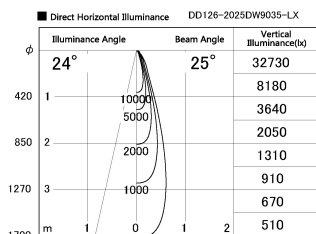

Item no. DD126-2025DW9035-LX

Series Name: Cledy versa L-G Antiglare
(DD126_AG-LX)

Dark Mirror Reflector

Installation	Recessed mount
Type	Cledy versa L-G Antiglare (DD126_AG-LX)
Fixture wattage	18.6W
Beam angle	25deg
Color Temp.	3500K
CRI	Ra>90
Luminous	1538 lm
Body	Die-castaluminumalloy
Body finish	N/A
Trim finish	White
Reflector finish	Dark Mirror
IP Rate	IP20
Light source	COB module
Input Voltage	AC220~240V
Dimming Type	Non-Dimmable
Certificate	CE,CCC
Cut Hole	125mm