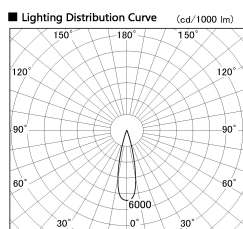

Item no. DD126-2025DW9035-LX

Series Name: Cledy versa L-G Antiglare
(DD126_AG-LX)

Dark Mirror Reflector

Installation	Recessed mount
Type	Cledy versa L-G Antiglare (DD126_AG-LX)
Fixture wattage	18.6W
Beam angle	25deg
Color Temp.	3500K
CRI	Ra>90
Luminous	1538 lm
Body	Die-castaluminumalloy
Body finish	N/A
Trim finish	White
Reflector finish	Dark Mirror
IP Rate	IP20
Light source	COB module
Input Voltage	AC220~240V
Dimming Type	Non-Dimmable
Certificate	CE,CCC
Cut Hole	125mm