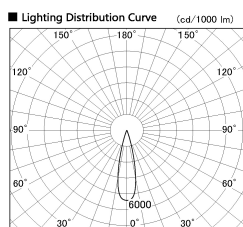

Item no. DD126-2025DW9035-LX

Series Name: Cledy versa L-G Antiglare
(DD126_AG-LX)

Dark Mirror Reflector

■ Direct Horizontal Illuminance DD126-2025DW9035-LX

Illuminance Angle	Beam Angle	Vertical Illuminance (lx)
24°	25°	32730
		8180
		3640
		2050
		1310
		910
1700m	1	670
		510
		510

Installation	Recessed mount
Type	Cledy versa L-G Antiglare (DD126_AG-LX)
Fixture wattage	18.6W
Beam angle	25deg
Color Temp.	3500K
CRI	Ra>90
Luminous	1538 lm
Body	Die-cast aluminum alloy
Body finish	N/A
Trim finish	White
Reflector finish	Dark Mirror
IP Rate	IP20
Light source	COB module
Input Voltage	AC220~240V
Dimming Type	Non-Dimmable
Certificate	CE,CCC
Cut Hole	125mm