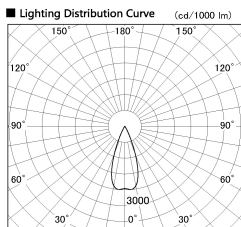

Item no. DD126-2035DW9035-LX

Series Name: Cledy versa L-G Antiglare
(DD126_AG-LX)

Dark Mirror Reflector

Installation	Recessed mount
Type	Cledy versa L-G Antiglare (DD126_AG-LX)
Fixture wattage	18.6W
Beam angle	38deg
Color Temp.	3500K
CRI	Ra>90
Luminous	1572 lm
Body	Die-cast aluminum alloy
Body finish	N/A
Trim finish	White
Reflector finish	Dark Mirror
IP Rate	IP20
Light source	COB module
Input Voltage	AC220~240V
Dimming Type	Non-Dimmable
Certificate	CE,CCC
Cut Hole	125mm