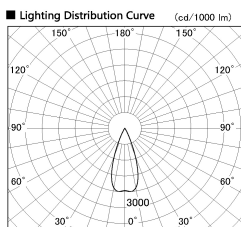

Item no. DD126-2035DW9035-LX

Series Name: Cledy versa L-G Antiglare
(DD126_AG-LX)

Dark Mirror Reflector

Installation	Recessed mount
Type	Cledy versa L-G Antiglare (DD126_AG-LX)
Fixture wattage	18.6W
Beam angle	38deg
Color Temp.	3500K
CRI	Ra>90
Luminous	1572 lm
Body	Die-cast aluminum alloy
Body finish	N/A
Trim finish	White
Reflector finish	Dark Mirror
IP Rate	IP20
Light source	COB module
Input Voltage	AC220~240V
Dimming Type	Non-Dimmable
Certificate	CE,CCC
Cut Hole	125mm