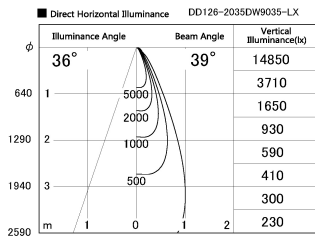

Item no. DD126-2035DW9035-LX

Series Name: Cledy versa L-G Antiglare
(DD126_AG-LX)

Dark Mirror Reflector

Installation	Recessed mount
Type	Cledy versa L-G Antiglare (DD126_AG-LX)
Fixture wattage	18.6W
Beam angle	38deg
Color Temp.	3500K
CRI	Ra>90
Luminous	1572 lm
Body	Die-cast aluminum alloy
Body finish	N/A
Trim finish	White
Reflector finish	Dark Mirror
IP Rate	IP20
Light source	COB module
Input Voltage	AC220~240V
Dimming Type	Non-Dimmable
Certificate	CE,CCC
Cut Hole	125mm