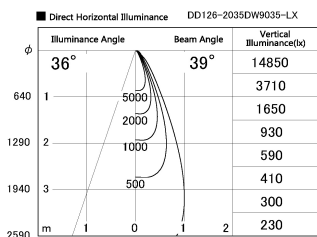

Item no. DD126-2035DW9035-LX

Series Name: Cledy versa L-G Antiglare
(DD126_AG-LX)

Dark Mirror Reflector

Installation	Recessed mount
Type	Cledy versa L-G Antiglare (DD126_AG-LX)
Fixture wattage	18.6W
Beam angle	38deg
Color Temp.	3500K
CRI	Ra>90
Luminous	1572 lm
Body	Die-cast aluminum alloy
Body finish	N/A
Trim finish	White
Reflector finish	Dark Mirror
IP Rate	IP20
Light source	COB module
Input Voltage	AC220~240V
Dimming Type	Non-Dimmable
Certificate	CE,CCC
Cut Hole	125mm