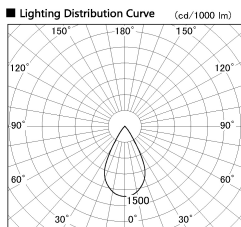

Item no. DD126-2055DW9035-LX

Series Name: Cledy versa L-G Antiglare
(DD126_AG-LX)

Dark Mirror Reflector

Installation	Recessed mount
Type	Cledy versa L-G Antiglare (DD126_AG-LX)
Fixture wattage	18.6W
Beam angle	55deg
Color Temp.	3500K
CRI	Ra>90
Luminous	1442 lm
Body	Die-cast aluminum alloy
Body finish	N/A
Trim finish	White
Reflector finish	Dark Mirror
IP Rate	IP20
Light source	COB module
Input Voltage	AC220~240V
Dimming Type	Non-Dimmable
Certificate	CE,CCC
Cut Hole	125mm