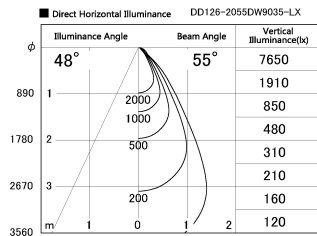

Item no. DD126-2055DW9035-LX

Series Name: Cledy versa L-G Antiglare
(DD126_AG-LX)

Dark Mirror Reflector

Installation	Recessed mount
Type	Cledy versa L-G Antiglare (DD126_AG-LX)
Fixture wattage	18.6W
Beam angle	55deg
Color Temp.	3500K
CRI	Ra>90
Luminous	1442 lm
Body	Die-cast aluminum alloy
Body finish	N/A
Trim finish	White
Reflector finish	Dark Mirror
IP Rate	IP20
Light source	COB module
Input Voltage	AC220~240V
Dimming Type	Non-Dimmable
Certificate	CE,CCC
Cut Hole	125mm