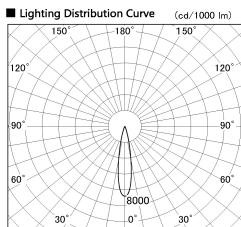

Item no. DD126-1415DW9035-LX

Series Name: Cledy versa L-G Antiglare
(DD126_AG-LX)

Dark Mirror Reflector

■ Direct Horizontal Illuminance DD126-1415DW9035-LX

φ	Illuminance Angle	Beam Angle	Vertical Illuminance (lx)
330	19°	19°	33460
1			8360
660	2		3720
1000	3		2090
1330	m	0	1340
		1	930
		2	680
			520

Installation	Recessed mount
Type	Cledy versa L-G Antiglare (DD126_AG-LX)
Fixture wattage	14W
Beam angle	19deg
Color Temp.	3500K
CRI	Ra>90
Luminous	1180 lm
Body	Die-castaluminumalloy
Body finish	N/A
Trim finish	White
Reflector finish	Dark Mirror
IP Rate	IP20
Light source	COB module
Input Voltage	AC220~240V
Dimming Type	Non-Dimmable
Certificate	CE,CCC
Cut Hole	100mm