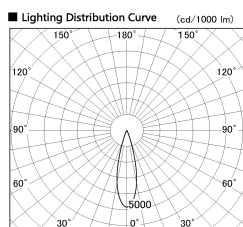

Item no. DD126-1425DW9035-LX

Series Name: Cledy versa L-G Antiglare  
(DD126\_AG-LX)

Dark Mirror Reflector

Direct Horizontal Illuminance DD126-1425DW9035-LX

Illuminance Angle	Beam Angle	Vertical Illuminance (lx)
25°	26°	25660
10000		6420
5000		2850
2000		1600
1000		1030
500		710
250		520
125		400

Installation	Recessed mount
Type	Cledy versa L-G Antiglare (DD126_AG-LX)
Fixture wattage	14W
Beam angle	26deg
Color Temp.	3500K
CRI	Ra>90
Luminous	1318 lm
Body	Die-castaluminumalloy
Body finish	N/A
Trim finish	White
Reflector finish	Dark Mirror
IP Rate	IP20
Light source	COB module
Input Voltage	AC220~240V
Dimming Type	Non-Dimmable
Certificate	CE,CCC
Cut Hole	100mm