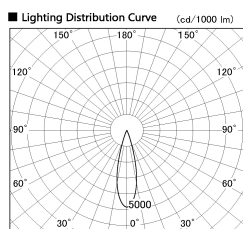

Item no. DD126-1425DW9035-LX

Series Name: Cledy versa L-G Antiglare
(DD126_AG-LX)

Dark Mirror Reflector

Direct Horizontal Illuminance DD126-1425DW9035-LX

Illuminance Angle	Beam Angle	Vertical Illuminance (lx)
25°	26°	25660
10000		6420
5000		2850
2000		1600
1000		1030
500		710
250		520
125		400

Installation	Recessed mount
Type	Cledy versa L-G Antiglare (DD126_AG-LX)
Fixture wattage	14W
Beam angle	26deg
Color Temp.	3500K
CRI	Ra>90
Luminous	1318 lm
Body	Die-castaluminumalloy
Body finish	N/A
Trim finish	White
Reflector finish	Dark Mirror
IP Rate	IP20
Light source	COB module
Input Voltage	AC220~240V
Dimming Type	Non-Dimmable
Certificate	CE,CCC
Cut Hole	100mm