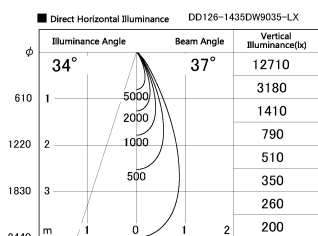

Item no. DD126-1435DW9035-LX

Series Name: Cledy versa L-G Antiglare  
(DD126\_AG-LX)

Dark Mirror Reflector

Installation	Recessed mount
Type	Cledy versa L-G Antiglare (DD126_AG-LX)
Fixture wattage	14W
Beam angle	38deg
Color Temp.	3500K
CRI	Ra>90
Luminous	1258 lm
Body	Die-castaluminumalloy
Body finish	N/A
Trim finish	White
Reflector finish	Dark Mirror
IP Rate	IP20
Light source	COB module
Input Voltage	AC220~240V
Dimming Type	Non-Dimmable
Certificate	CE,CCC
Cut Hole	100mm