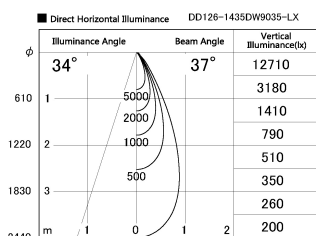

Item no. DD126-1435DW9035-LX

Series Name: Cledy versa L-G Antiglare
(DD126_AG-LX)

Dark Mirror Reflector

Installation	Recessed mount
Type	Cledy versa L-G Antiglare (DD126_AG-LX)
Fixture wattage	14W
Beam angle	38deg
Color Temp.	3500K
CRI	Ra>90
Luminous	1258 lm
Body	Die-castaluminumalloy
Body finish	N/A
Trim finish	White
Reflector finish	Dark Mirror
IP Rate	IP20
Light source	COB module
Input Voltage	AC220~240V
Dimming Type	Non-Dimmable
Certificate	CE,CCC
Cut Hole	100mm