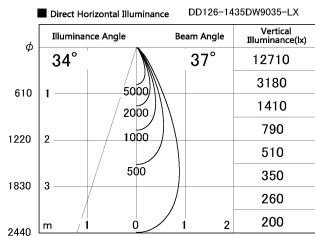

Item no. DD126-1435DW9035-LX

Series Name: Cledy versa L-G Antiglare
(DD126_AG-LX)

Dark Mirror Reflector

Installation	Recessed mount
Type	Cledy versa L-G Antiglare (DD126_AG-LX)
Fixture wattage	14W
Beam angle	38deg
Color Temp.	3500K
CRI	Ra>90
Luminous	1258 lm
Body	Die-castaluminumalloy
Body finish	N/A
Trim finish	White
Reflector finish	Dark Mirror
IP Rate	IP20
Light source	COB module
Input Voltage	AC220~240V
Dimming Type	Non-Dimmable
Certificate	CE,CCC
Cut Hole	100mm