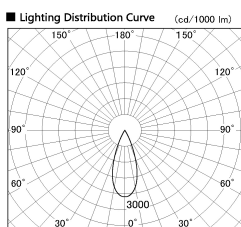

Item no. DD126-1435DW9035-LX

Series Name: Cledy versa L-G Antiglare  
(DD126\_AG-LX)

Dark Mirror Reflector

Installation	Recessed mount
Type	Cledy versa L-G Antiglare (DD126_AG-LX)
Fixture wattage	14W
Beam angle	38deg
Color Temp.	3500K
CRI	Ra>90
Luminous	1258 lm
Body	Die-castaluminumalloy
Body finish	N/A
Trim finish	White
Reflector finish	Dark Mirror
IP Rate	IP20
Light source	COB module
Input Voltage	AC220~240V
Dimming Type	Non-Dimmable
Certificate	CE,CCC
Cut Hole	100mm