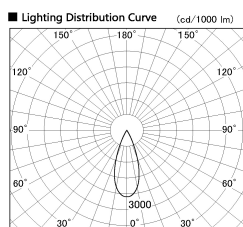

Item no. DD126-1435DW9035-LX

Series Name: Cledy versa L-G Antiglare
(DD126_AG-LX)

Dark Mirror Reflector

Installation	Recessed mount
Type	Cledy versa L-G Antiglare (DD126_AG-LX)
Fixture wattage	14W
Beam angle	38deg
Color Temp.	3500K
CRI	Ra>90
Luminous	1258 lm
Body	Die-castaluminumalloy
Body finish	N/A
Trim finish	White
Reflector finish	Dark Mirror
IP Rate	IP20
Light source	COB module
Input Voltage	AC220~240V
Dimming Type	Non-Dimmable
Certificate	CE,CCC
Cut Hole	100mm