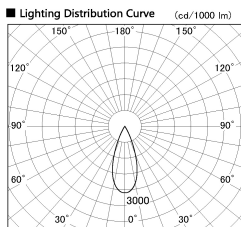

Item no. DD126-1435DW9035-LX

Series Name: Cledy versa L-G Antiglare
(DD126_AG-LX)

Dark Mirror Reflector

Installation	Recessed mount
Type	Cledy versa L-G Antiglare (DD126_AG-LX)
Fixture wattage	14W
Beam angle	38deg
Color Temp.	3500K
CRI	Ra>90
Luminous	1258 lm
Body	Die-castaluminumalloy
Body finish	N/A
Trim finish	White
Reflector finish	Dark Mirror
IP Rate	IP20
Light source	COB module
Input Voltage	AC220~240V
Dimming Type	Non-Dimmable
Certificate	CE,CCC
Cut Hole	100mm