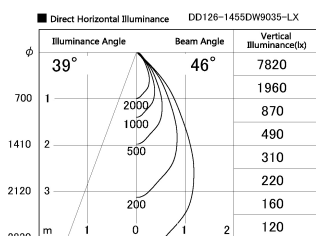

Item no. DD126-1455DW9035-LX

Series Name: Cledy versa L-G Antiglare
(DD126_AG-LX)

Dark Mirror Reflector

Installation	Recessed mount
Type	Cledy versa L-G Antiglare (DD126_AG-LX)
Fixture wattage	14W
Beam angle	48deg
Color Temp.	3500K
CRI	Ra>90
Luminous	1189 lm
Body	Die-castaluminumalloy
Body finish	N/A
Trim finish	White
Reflector finish	Dark Mirror
IP Rate	IP20
Light source	COB module
Input Voltage	AC220~240V
Dimming Type	Non-Dimmable
Certificate	CE,CCC
Cut Hole	100mm