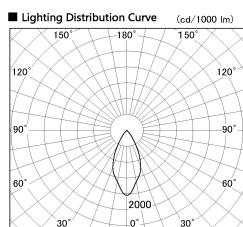

Item no. DD126-1455DW9035-LX

Series Name: Cledy versa L-G Antiglare
(DD126_AG-LX)

Dark Mirror Reflector

Installation	Recessed mount
Type	Cledy versa L-G Antiglare (DD126_AG-LX)
Fixture wattage	14W
Beam angle	48deg
Color Temp.	3500K
CRI	Ra>90
Luminous	1189 lm
Body	Die-castaluminumalloy
Body finish	N/A
Trim finish	White
Reflector finish	Dark Mirror
IP Rate	IP20
Light source	COB module
Input Voltage	AC220~240V
Dimming Type	Non-Dimmable
Certificate	CE,CCC
Cut Hole	100mm