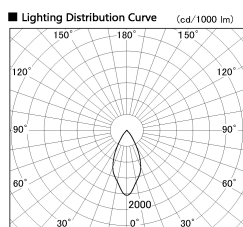

Item no. DD126-1455DW9035-LX

Series Name: Cledy versa L-G Antiglare  
(DD126\_AG-LX)

Dark Mirror Reflector

■ Direct Horizontal Illuminance DD126-1455DW9035-LX

φ	Illuminance Angle	Beam Angle	Vertical Illuminance (lx)
700	39°	46°	7820
1410			1960
2120			870
2830			490
			310
			220
			160
			120

Installation	Recessed mount
Type	Cledy versa L-G Antiglare (DD126_AG-LX)
Fixture wattage	14W
Beam angle	48deg
Color Temp.	3500K
CRI	Ra>90
Luminous	1189 lm
Body	Die-castaluminumalloy
Body finish	N/A
Trim finish	White
Reflector finish	Dark Mirror
IP Rate	IP20
Light source	COB module
Input Voltage	AC220~240V
Dimming Type	Non-Dimmable
Certificate	CE,CCC
Cut Hole	100mm