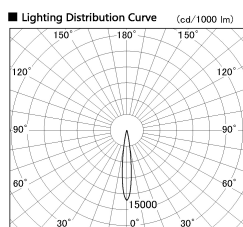

Item no. DD126-0815DW9035-LX

Series Name: Cledy versa L-G Antiglare
(DD126_AG-LX)

Dark Mirror Reflector

■ Direct Horizontal Illuminance DD126-0815DW9035-LX

Illuminance Angle	Beam Angle	Vertical Illuminance (lx)
13°	14°	32730
220		8180
1		3640
450		2050
2		1310
680		910
3		670
910		510
m	1 0 1 2	510

Installation	Recessed mount
Type	Cledy versa L-G Antiglare (DD126_AG-LX)
Fixture wattage	7.4W
Beam angle	14deg
Color Temp.	3500K
CRI	Ra>90
Luminous	615 lm
Body	Die-cast aluminum alloy
Body finish	N/A
Trim finish	White
Reflector finish	Dark Mirror
IP Rate	IP20
Light source	COB module
Input Voltage	AC220~240V
Dimming Type	Non-Dimmable
Certificate	CE,CCC
Cut Hole	100mm