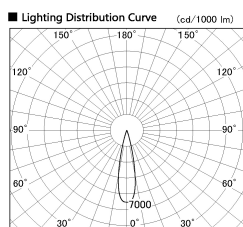

Item no. DD126-0825DW9035-LX

Series Name: Cledy versa L-G Antiglare  
(DD126\_AG-LX)

Dark Mirror Reflector

■ Direct Horizontal Illuminance DD126-0825DW9035-LX

Illuminance Angle	Beam Angle	Vertical Illuminance (lx)
22°	23°	17190
		4300
		1910
		1070
		690
		480
		350
		270

Installation	Recessed mount
Type	Cledy versa L-G Antiglare (DD126_AG-LX)
Fixture wattage	7.4W
Beam angle	22deg
Color Temp.	3500K
CRI	Ra>90
Luminous	675 lm
Body	Die-cast aluminum alloy
Body finish	N/A
Trim finish	White
Reflector finish	Dark Mirror
IP Rate	IP20
Light source	COB module
Input Voltage	AC220~240V
Dimming Type	Non-Dimmable
Certificate	CE,CCC
Cut Hole	100mm