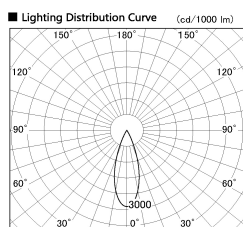

Item no. DD126-0835DW9035-LX

Series Name: Cledy versa L-G Antiglare
(DD126_AG-LX)

Dark Mirror Reflector

Installation	Recessed mount
Type	Cledy versa L-G Antiglare (DD126_AG-LX)
Fixture wattage	7.4W
Beam angle	34deg
Color Temp.	3500K
CRI	Ra>90
Luminous	645 lm
Body	Die-cast aluminum alloy
Body finish	N/A
Trim finish	White
Reflector finish	Dark Mirror
IP Rate	IP20
Light source	COB module
Input Voltage	AC220~240V
Dimming Type	Non-Dimmable
Certificate	CE,CCC
Cut Hole	100mm