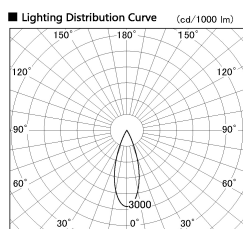

Item no. DD126-0835DW9035-LX

Series Name: Cledy versa L-G Antiglare
(DD126_AG-LX)

Dark Mirror Reflector

Installation	Recessed mount
Type	Cledy versa L-G Antiglare (DD126_AG-LX)
Fixture wattage	7.4W
Beam angle	34deg
Color Temp.	3500K
CRI	Ra>90
Luminous	645 lm
Body	Die-castaluminumalloy
Body finish	N/A
Trim finish	White
Reflector finish	Dark Mirror
IP Rate	IP20
Light source	COB module
Input Voltage	AC220~240V
Dimming Type	Non-Dimmable
Certificate	CE,CCC
Cut Hole	100mm