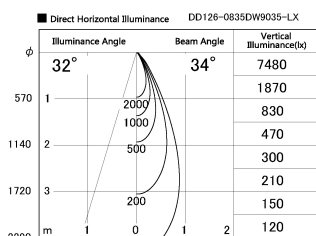

Item no. DD126-0835DW9035-LX

Series Name: Cledy versa L-G Antiglare
(DD126_AG-LX)

Dark Mirror Reflector

Installation	Recessed mount
Type	Cledy versa L-G Antiglare (DD126_AG-LX)
Fixture wattage	7.4W
Beam angle	34deg
Color Temp.	3500K
CRI	Ra>90
Luminous	645 lm
Body	Die-cast aluminum alloy
Body finish	N/A
Trim finish	White
Reflector finish	Dark Mirror
IP Rate	IP20
Light source	COB module
Input Voltage	AC220~240V
Dimming Type	Non-Dimmable
Certificate	CE,CCC
Cut Hole	100mm