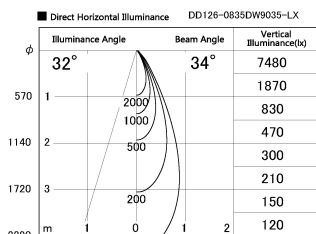

Item no. DD126-0835DW9035-LX

Series Name: Cledy versa L-G Antiglare
(DD126_AG-LX)

Dark Mirror Reflector

Installation	Recessed mount
Type	Cledy versa L-G Antiglare (DD126_AG-LX)
Fixture wattage	7.4W
Beam angle	34deg
Color Temp.	3500K
CRI	Ra>90
Luminous	645 lm
Body	Die-castaluminumalloy
Body finish	N/A
Trim finish	White
Reflector finish	Dark Mirror
IP Rate	IP20
Light source	COB module
Input Voltage	AC220~240V
Dimming Type	Non-Dimmable
Certificate	CE,CCC
Cut Hole	100mm