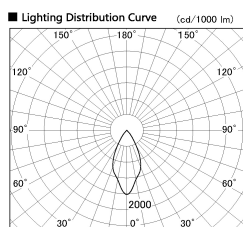

Item no. DD126-0855DW9035-LX

Series Name: Cledy versa L-G Antiglare
(DD126_AG-LX)

Dark Mirror Reflector

Installation	Recessed mount
Type	Cledy versa L-G Antiglare (DD126_AG-LX)
Fixture wattage	7.4W
Beam angle	48deg
Color Temp.	3500K
CRI	Ra>90
Luminous	604 lm
Body	Die-castaluminumalloy
Body finish	N/A
Trim finish	White
Reflector finish	Dark Mirror
IP Rate	IP20
Light source	COB module
Input Voltage	AC220~240V
Dimming Type	Non-Dimmable
Certificate	CE,CCC
Cut Hole	100mm