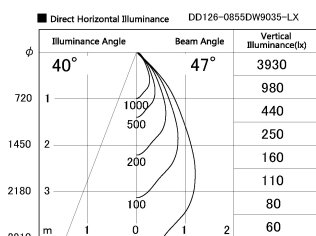

Item no. DD126-0855DW9035-LX

Series Name: Cledy versa L-G Antiglare  
(DD126\_AG-LX)

Dark Mirror Reflector

Installation	Recessed mount
Type	Cledy versa L-G Antiglare (DD126_AG-LX)
Fixture wattage	7.4W
Beam angle	48deg
Color Temp.	3500K
CRI	Ra>90
Luminous	604 lm
Body	Die-castaluminumalloy
Body finish	N/A
Trim finish	White
Reflector finish	Dark Mirror
IP Rate	IP20
Light source	COB module
Input Voltage	AC220~240V
Dimming Type	Non-Dimmable
Certificate	CE,CCC
Cut Hole	100mm