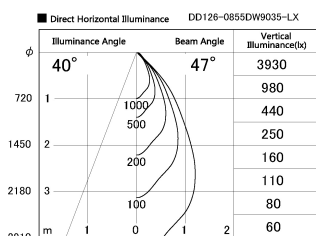

Item no. DD126-0855DW9035-LX

Series Name: Cledy versa L-G Antiglare
(DD126_AG-LX)

Dark Mirror Reflector

Installation	Recessed mount
Type	Cledy versa L-G Antiglare (DD126_AG-LX)
Fixture wattage	7.4W
Beam angle	48deg
Color Temp.	3500K
CRI	Ra>90
Luminous	604 lm
Body	Die-castaluminumalloy
Body finish	N/A
Trim finish	White
Reflector finish	Dark Mirror
IP Rate	IP20
Light source	COB module
Input Voltage	AC220~240V
Dimming Type	Non-Dimmable
Certificate	CE,CCC
Cut Hole	100mm