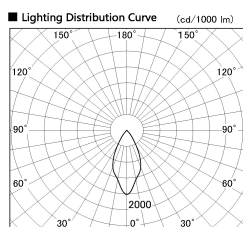

Item no. DD126-0855DW9035-LX

Series Name: Cledy versa L-G Antiglare  
(DD126\_AG-LX)

Dark Mirror Reflector

Installation	Recessed mount
Type	Cledy versa L-G Antiglare (DD126_AG-LX)
Fixture wattage	7.4W
Beam angle	48deg
Color Temp.	3500K
CRI	Ra>90
Luminous	604 lm
Body	Die-castaluminumalloy
Body finish	N/A
Trim finish	White
Reflector finish	Dark Mirror
IP Rate	IP20
Light source	COB module
Input Voltage	AC220~240V
Dimming Type	Non-Dimmable
Certificate	CE,CCC
Cut Hole	100mm