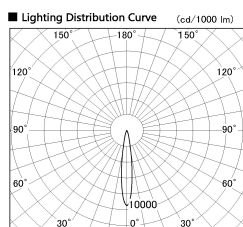

Item no. DD126-4015DW9040-LX

Series Name: Cledy versa L-G Antiglare
(DD126_AG-LX)

Dark Mirror Reflector

■ Direct Horizontal Illuminance DD126-4015DW9040-LX

φ	Illuminance Angle	Beam Angle	Vertical Illuminance (lx)
240	14°	15°	126670
1			31670
			14070
490			7920
2			5070
730			3520
3			2590
980	m	1 0 1 2	1980

Installation	Recessed mount
Type	Cledy versa L-G Antiglare (DD126_AG-LX)
Fixture wattage	38.5W
Beam angle	15deg
Color Temp.	4000K
CRI	Ra>90
Luminous	3318 lm
Body	Die-castaluminumalloy
Body finish	N/A
Trim finish	White
Reflector finish	Dark Mirror
IP Rate	IP20
Light source	COB module
Input Voltage	AC220~240V
Dimming Type	Non-Dimmable
Certificate	CE,CCC
Cut Hole	150mm