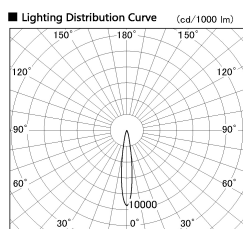

Item no. DD126-4015DW9040-LX

Series Name: Cledy versa L-G Antiglare
(DD126_AG-LX)

Dark Mirror Reflector

■ Direct Horizontal Illuminance DD126-4015DW9040-LX

φ	Illuminance Angle	Beam Angle	Vertical Illuminance (lx)
240	14°	15°	126670
1			31670
			14070
490			7920
2			5070
730			3520
3			2590
980	m	1 0 1 2	1980

Installation	Recessed mount
Type	Cledy versa L-G Antiglare (DD126_AG-LX)
Fixture wattage	38.5W
Beam angle	15deg
Color Temp.	4000K
CRI	Ra>90
Luminous	3318 lm
Body	Die-cast aluminum alloy
Body finish	N/A
Trim finish	White
Reflector finish	Dark Mirror
IP Rate	IP20
Light source	COB module
Input Voltage	AC220~240V
Dimming Type	Non-Dimmable
Certificate	CE,CCC
Cut Hole	150mm