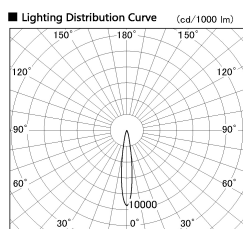

Item no. DD126-4015DW9040-LX

Series Name: Cledy versa L-G Antiglare
(DD126_AG-LX)

Dark Mirror Reflector

■ Direct Horizontal Illuminance DD126-4015DW9040-LX

φ	Illuminance Angle	Beam Angle	Vertical Illuminance (lx)
240	14°	15°	126670
1			31670
			14070
490			7920
2			5070
730			3520
3			2590
980	m	1 0 1 2	1980

Installation	Recessed mount
Type	Cledy versa L-G Antiglare (DD126_AG-LX)
Fixture wattage	38.5W
Beam angle	15deg
Color Temp.	4000K
CRI	Ra>90
Luminous	3318 lm
Body	Die-castaluminumalloy
Body finish	N/A
Trim finish	White
Reflector finish	Dark Mirror
IP Rate	IP20
Light source	COB module
Input Voltage	AC220~240V
Dimming Type	Non-Dimmable
Certificate	CE,CCC
Cut Hole	150mm