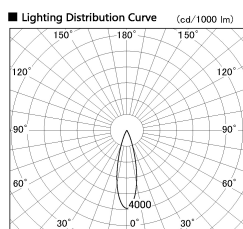

Item no. DD126-4025DW9040-LX

Series Name: Cledy versa L-G Antiglare
(DD126_AG-LX)

Dark Mirror Reflector

■ Direct Horizontal Illuminance DD126-4025DW9040-LX

φ	Illuminance Angle	Beam Angle	Vertical Illuminance (lx)	
440	25°	27°	56660	
1			14170	
880			6300	
2			3540	
1330			2270	
3			1570	
1770			1160	
m	1	1	2	890

Installation	Recessed mount
Type	Cledy versa L-G Antiglare (DD126_AG-LX)
Fixture wattage	38.5W
Beam angle	27deg
Color Temp.	4000K
CRI	Ra>90
Luminous	3577 lm
Body	Die-castaluminumalloy
Body finish	N/A
Trim finish	White
Reflector finish	Dark Mirror
IP Rate	IP20
Light source	COB module
Input Voltage	AC220~240V
Dimming Type	Non-Dimmable
Certificate	CE,CCC
Cut Hole	150mm