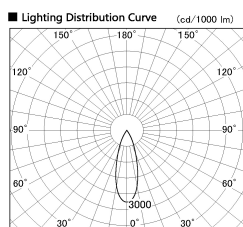

Item no. DD126-4035DW9040-LX

Series Name: Cledy versa L-G Antiglare
(DD126_AG-LX)

Dark Mirror Reflector

Installation	Recessed mount
Type	Cledy versa L-G Antiglare (DD126_AG-LX)
Fixture wattage	38.5W
Beam angle	32deg
Color Temp.	4000K
CRI	Ra>90
Luminous	3529 lm
Body	Die-cast aluminum alloy
Body finish	N/A
Trim finish	White
Reflector finish	Dark Mirror
IP Rate	IP20
Light source	COB module
Input Voltage	AC220~240V
Dimming Type	Non-Dimmable
Certificate	CE,CCC
Cut Hole	150mm