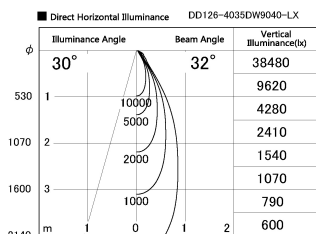

Item no. DD126-4035DW9040-LX

Series Name: Cledy versa L-G Antiglare
(DD126_AG-LX)

Dark Mirror Reflector

Installation	Recessed mount
Type	Cledy versa L-G Antiglare (DD126_AG-LX)
Fixture wattage	38.5W
Beam angle	32deg
Color Temp.	4000K
CRI	Ra>90
Luminous	3529 lm
Body	Die-cast aluminum alloy
Body finish	N/A
Trim finish	White
Reflector finish	Dark Mirror
IP Rate	IP20
Light source	COB module
Input Voltage	AC220~240V
Dimming Type	Non-Dimmable
Certificate	CE,CCC
Cut Hole	150mm