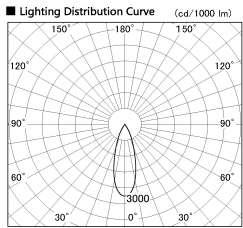

Item no. DD126-4035DW9040-LX

Series Name: Cledy versa L-G Antiglare
(DD126_AG-LX)

Dark Mirror Reflector

■ Direct Horizontal Illuminance DD126-4035DW9040-LX

φ	Illuminance Angle	Beam Angle	Vertical Illuminance (lx)
530	30°	32°	38480
1070			9620
1600			4280
2140			2410
			1540
			1070
			790
			600

Installation	Recessed mount
Type	Cledy versa L-G Antiglare (DD126_AG-LX)
Fixture wattage	38.5W
Beam angle	32deg
Color Temp.	4000K
CRI	Ra>90
Luminous	3529 lm
Body	Die-castaluminumalloy
Body finish	N/A
Trim finish	White
Reflector finish	Dark Mirror
IP Rate	IP20
Light source	COB module
Input Voltage	AC220~240V
Dimming Type	Non-Dimmable
Certificate	CE,CCC
Cut Hole	150mm