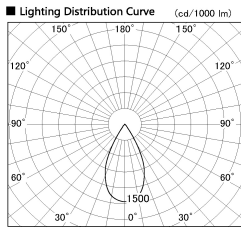

Item no. DD126-4055DW9040-LX

Series Name: Cledy versa L-G Antiglare
(DD126_AG-LX)

Dark Mirror Reflector

Installation	Recessed mount
Type	Cledy versa L-G Antiglare (DD126_AG-LX)
Fixture wattage	38.5W
Beam angle	51deg
Color Temp.	4000K
CRI	Ra>90
Luminous	3058 lm
Body	Die-cast aluminum alloy
Body finish	N/A
Trim finish	White
Reflector finish	Dark Mirror
IP Rate	IP20
Light source	COB module
Input Voltage	AC220~240V
Dimming Type	Non-Dimmable
Certificate	CE,CCC
Cut Hole	150mm