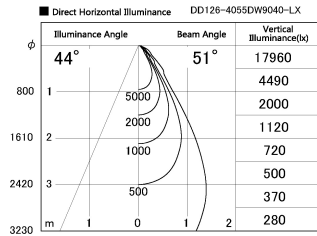

Item no. DD126-4055DW9040-LX

Series Name: Cledy versa L-G Antiglare
(DD126_AG-LX)

Dark Mirror Reflector

Installation	Recessed mount
Type	Cledy versa L-G Antiglare (DD126_AG-LX)
Fixture wattage	38.5W
Beam angle	51deg
Color Temp.	4000K
CRI	Ra>90
Luminous	3058 lm
Body	Die-cast aluminum alloy
Body finish	N/A
Trim finish	White
Reflector finish	Dark Mirror
IP Rate	IP20
Light source	COB module
Input Voltage	AC220~240V
Dimming Type	Non-Dimmable
Certificate	CE,CCC
Cut Hole	150mm