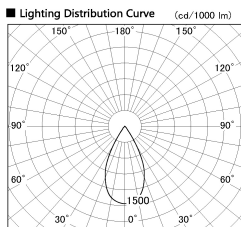

Item no. DD126-4055DW9040-LX

Series Name: Cledy versa L-G Antiglare
(DD126_AG-LX)

Dark Mirror Reflector

Installation	Recessed mount
Type	Cledy versa L-G Antiglare (DD126_AG-LX)
Fixture wattage	38.5W
Beam angle	51deg
Color Temp.	4000K
CRI	Ra>90
Luminous	3058 lm
Body	Die-cast aluminum alloy
Body finish	N/A
Trim finish	White
Reflector finish	Dark Mirror
IP Rate	IP20
Light source	COB module
Input Voltage	AC220~240V
Dimming Type	Non-Dimmable
Certificate	CE,CCC
Cut Hole	150mm