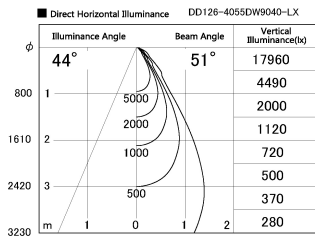

Item no. DD126-4055DW9040-LX

Series Name: Cledy versa L-G Antiglare
(DD126_AG-LX)

Dark Mirror Reflector

Installation	Recessed mount
Type	Cledy versa L-G Antiglare (DD126_AG-LX)
Fixture wattage	38.5W
Beam angle	51deg
Color Temp.	4000K
CRI	Ra>90
Luminous	3058 lm
Body	Die-cast aluminum alloy
Body finish	N/A
Trim finish	White
Reflector finish	Dark Mirror
IP Rate	IP20
Light source	COB module
Input Voltage	AC220~240V
Dimming Type	Non-Dimmable
Certificate	CE,CCC
Cut Hole	150mm