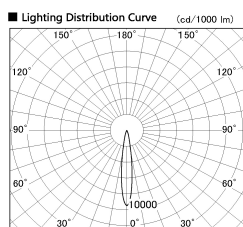

Item no. DD126-3715DW9040-LX

Series Name: Cledy versa L-G Antiglare
(DD126_AG-LX)

Dark Mirror Reflector

■ Direct Horizontal Illuminance DD126-3715DW9040-LX

φ	Illuminance Angle	Beam Angle	Vertical Illuminance (lx)
14°		15°	120980
240	50000		30250
	20000		13440
490	10000		7560
730	5000		4840
980			3360
			2470
			1890

Installation	Recessed mount
Type	Cledy versa L-G Antiglare (DD126_AG-LX)
Fixture wattage	35.5W
Beam angle	15deg
Color Temp.	4000K
CRI	Ra>90
Luminous	3169 lm
Body	Die-cast aluminum alloy
Body finish	N/A
Trim finish	White
Reflector finish	Dark Mirror
IP Rate	IP20
Light source	COB module
Input Voltage	AC220~240V
Dimming Type	Non-Dimmable
Certificate	CE,CCC
Cut Hole	150mm