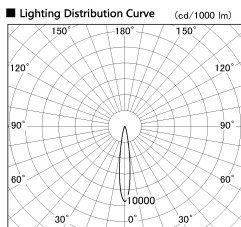

Item no. DD126-3715DW9040-LX

Series Name: Cledy versa L-G Antiglare  
(DD126\_AG-LX)

Dark Mirror Reflector

■ Direct Horizontal Illuminance DD126-3715DW9040-LX

φ	Illuminance Angle	Beam Angle	Vertical Illuminance (lx)
14°		15°	120980
240	50000		30250
	20000		13440
490	10000		7560
730	5000		4840
980			3360
			2470
			1890

Installation	Recessed mount
Type	Cledy versa L-G Antiglare (DD126_AG-LX)
Fixture wattage	35.5W
Beam angle	15deg
Color Temp.	4000K
CRI	Ra>90
Luminous	3169 lm
Body	Die-cast aluminum alloy
Body finish	N/A
Trim finish	White
Reflector finish	Dark Mirror
IP Rate	IP20
Light source	COB module
Input Voltage	AC220~240V
Dimming Type	Non-Dimmable
Certificate	CE,CCC
Cut Hole	150mm